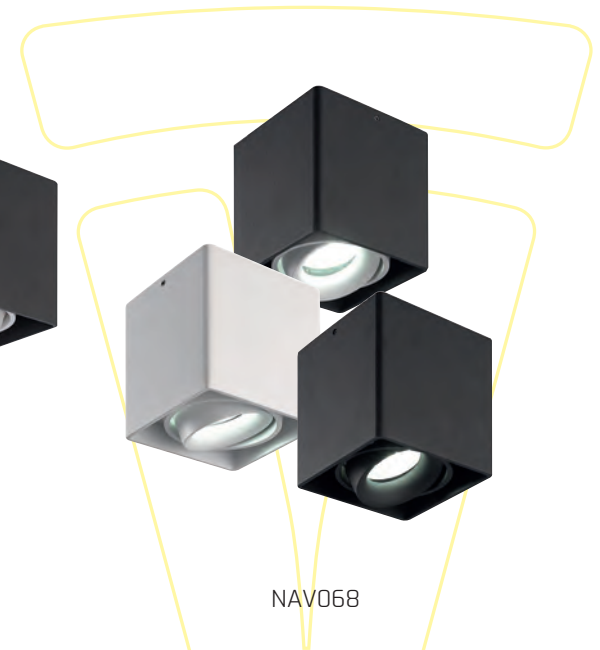

APLIQUES DECORATIVOS
DE PARED

NAV

Navigator NLF-C

DESCRIPCIÓN	REFERENCIA	POTENCIA	IP	MEDIDAS mm.	COLOR
NAV068W	82266	GU10 Max 50W	20	93x93x105	BLANCO
NAV068B	82267	GU10 Max 50W	20	93x93x105	NEGRO
NAV069W	82268	GU10 Max 2x50W	20	93x186x105	BLANCO
NAV069B	82269	GU10 Max 2x50W	20	93x186x105	NEGRO

SELECT

CE **RoHS**

**GARANTÍA
2 AÑOS**

CARACTERÍSTICAS | CARACTERISTICAS

Apliques para dicroicas GU10
Cuerpo de aluminio fundido a presión
+ difusor de PC Color de acabado:
blanco y negro en stock, preguntar disponibilidad para el resto de
colores.

GU10 Applique
Corp o em alumínio fundido + difusor para PC
Cor do revestimento: Branco / preto / cinza

Las fotos son solo para referencia. Los productos pueden tener un aspecto diferente.
As fotos são apenas para referência. Os produtos podem parecer diferentes.