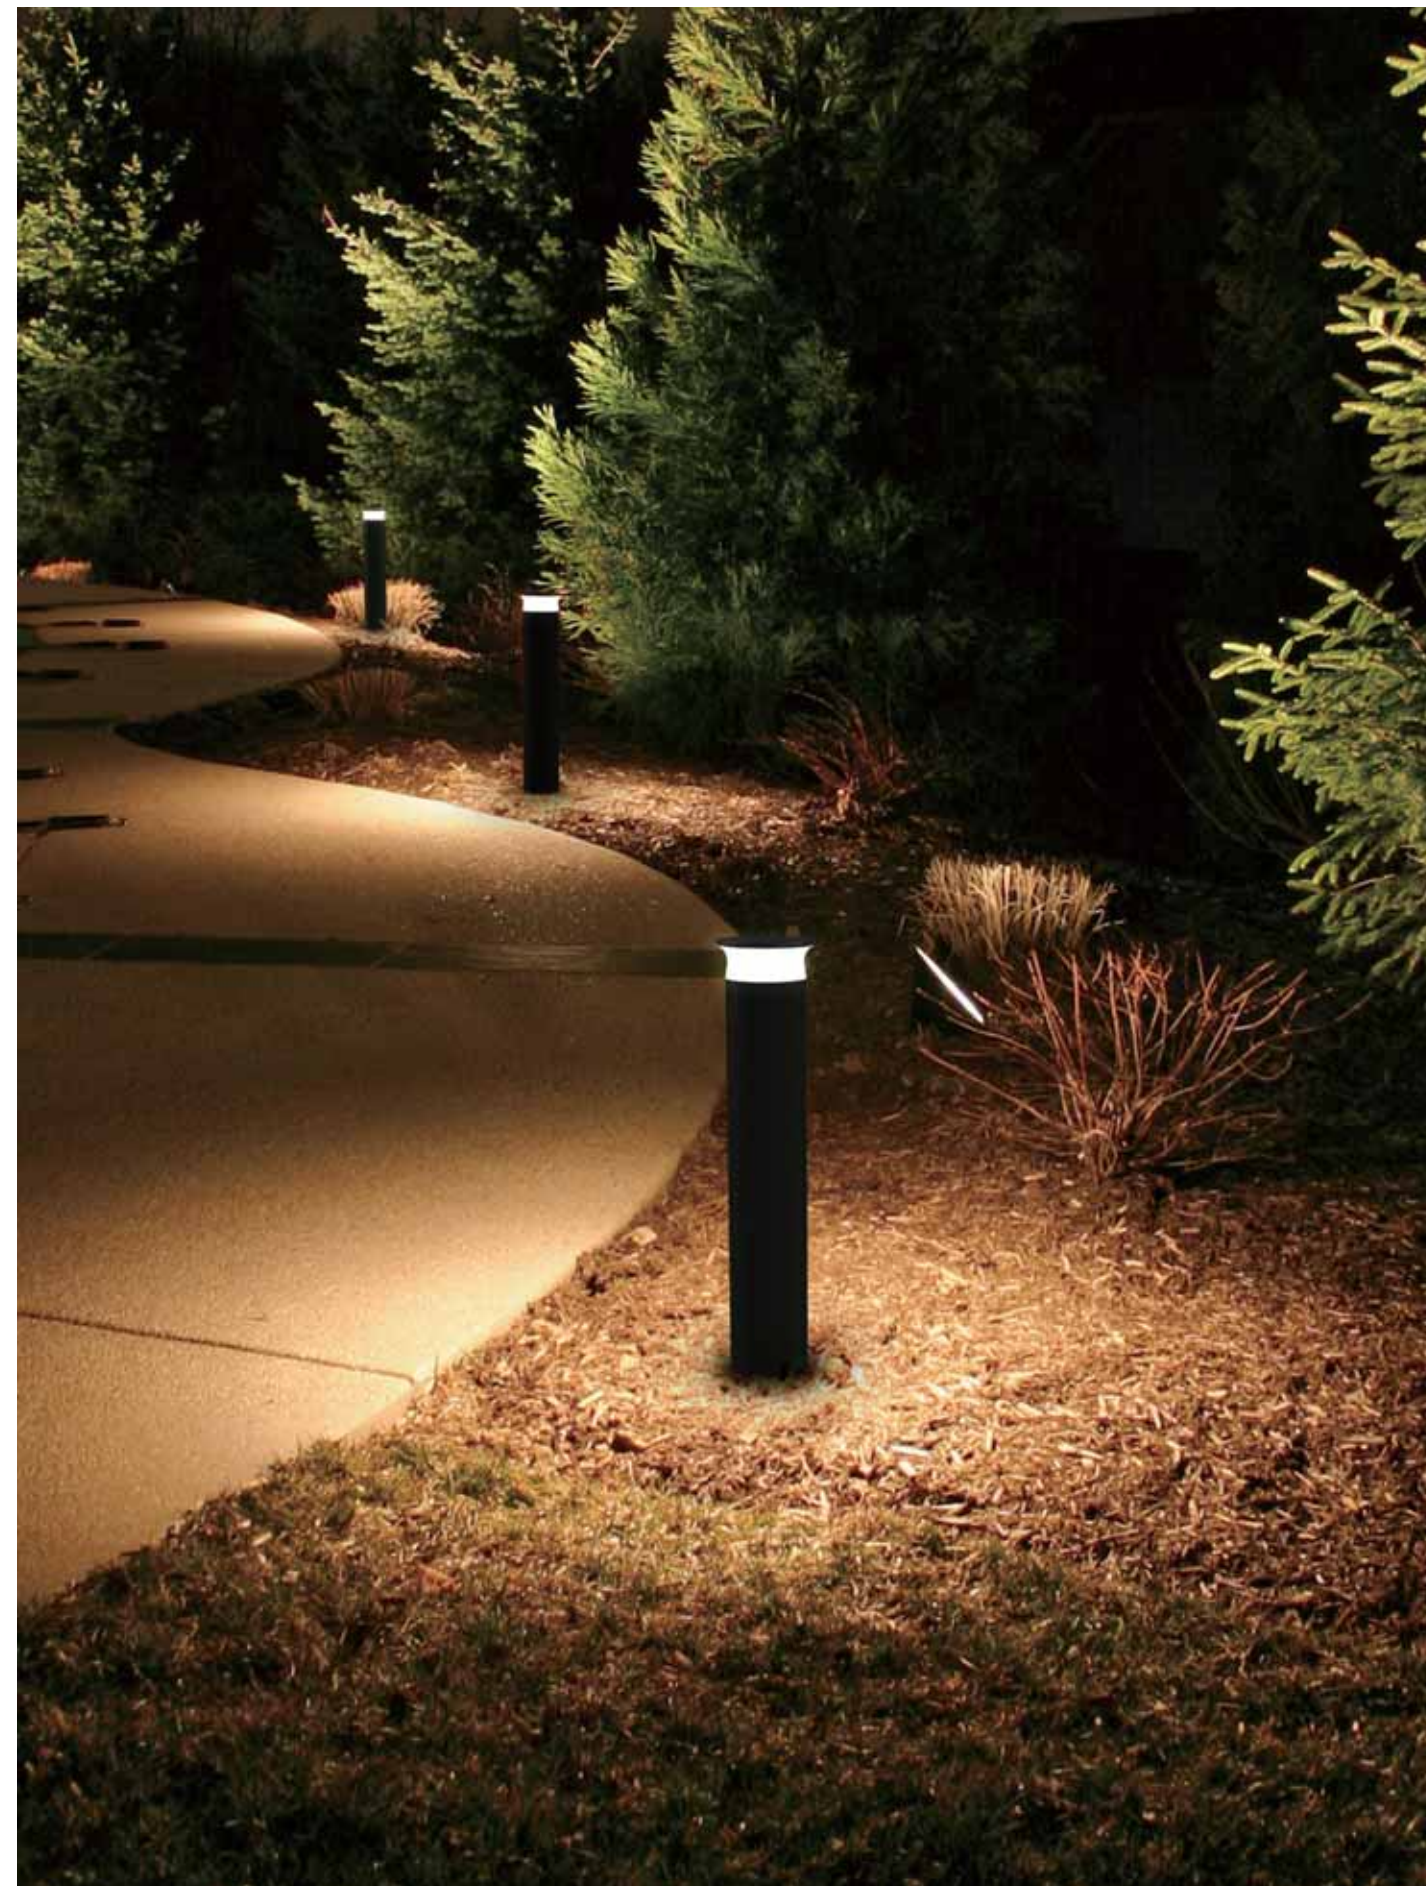

Smart Outdoor Lighting NEW

MAT Polycarbonato + ABS
Polycarbonate + ABS
Polycarbonate + ABS

DIF Polycarbonato mate
Polycarbonate matt
Polycarbonate mat

● Gris urbano
Urban grey
Gris urbain

W TOTAL 4W
LED 4W
410 lm
2700°k
6000°k
* RGB

Included 220-240V 50-60Hz

Class II 12 IP65 IK10 ✓

MAT Aluminio
Aluminium
Aluminium

DIF Polycarbonato opal
Opal Polycarbonate
Polycarbonate opal

● Gris urbano
Urban grey
Gris urbain

W TOTAL 3W
LED 3W
310 lm
2700°k
6000°k
* RGB

Included 220-240V 50-60Hz

Class II 4 IP54 IK10 ✓

MAT Polycarbonato + ABS
Polycarbonate + ABS
Polycarbonate + ABS

DIF Polycarbonato transparente
Transparent polycarbonate
Polycarbonate transparent

● Negro
Black
Noir

W TOTAL 4W
LED 4W
410 lm
2700°k
6000°k
* RGB

Included 220-240V 50-60Hz

Class II 16 IP65 IK10 Sea Side Suitable 90° Included ✓

* **WARM&COOL:** Permite ajustar la intensidad y la temperatura de color de la luz desde blanco cálido hasta blanco frío. Allows you to adjust the light intensity and colour temperature, from warm white to cool white. Permet de régler l'intensité et la température de couleur de la lumière, du blanc chaud au blanc froid