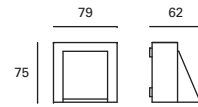

W TOTAL 3,4W
LED 2,1W
180 lm
3000°k
Included 100-240V 50-60Hz
Class I 20 IP54 ✓

PX-0396-GRI ●
PX-0396-NEG ●