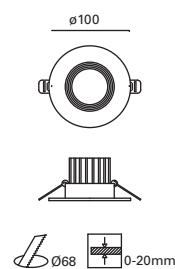

W TOTAL
7W

LED
6,1W
820 lm
3000°k

Included

V/Hz
100-240V
50-60Hz

Class II

20

IP54

60°

TC-0502-BLA ○