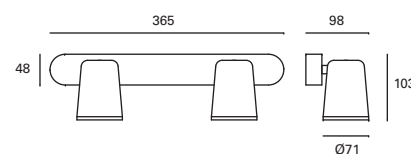

W TOTAL 10,2W	LED 9,4W 1620 lm 3000°k	Included 100-240V 50-60Hz	Class I	12	355°	90°	✓

DE-0438-BLA ○

W TOTAL 15,3W	LED 14,1W 2430 lm 3000°k	Included 100-240V 50-60Hz	Class I	12	355°	90°	✓