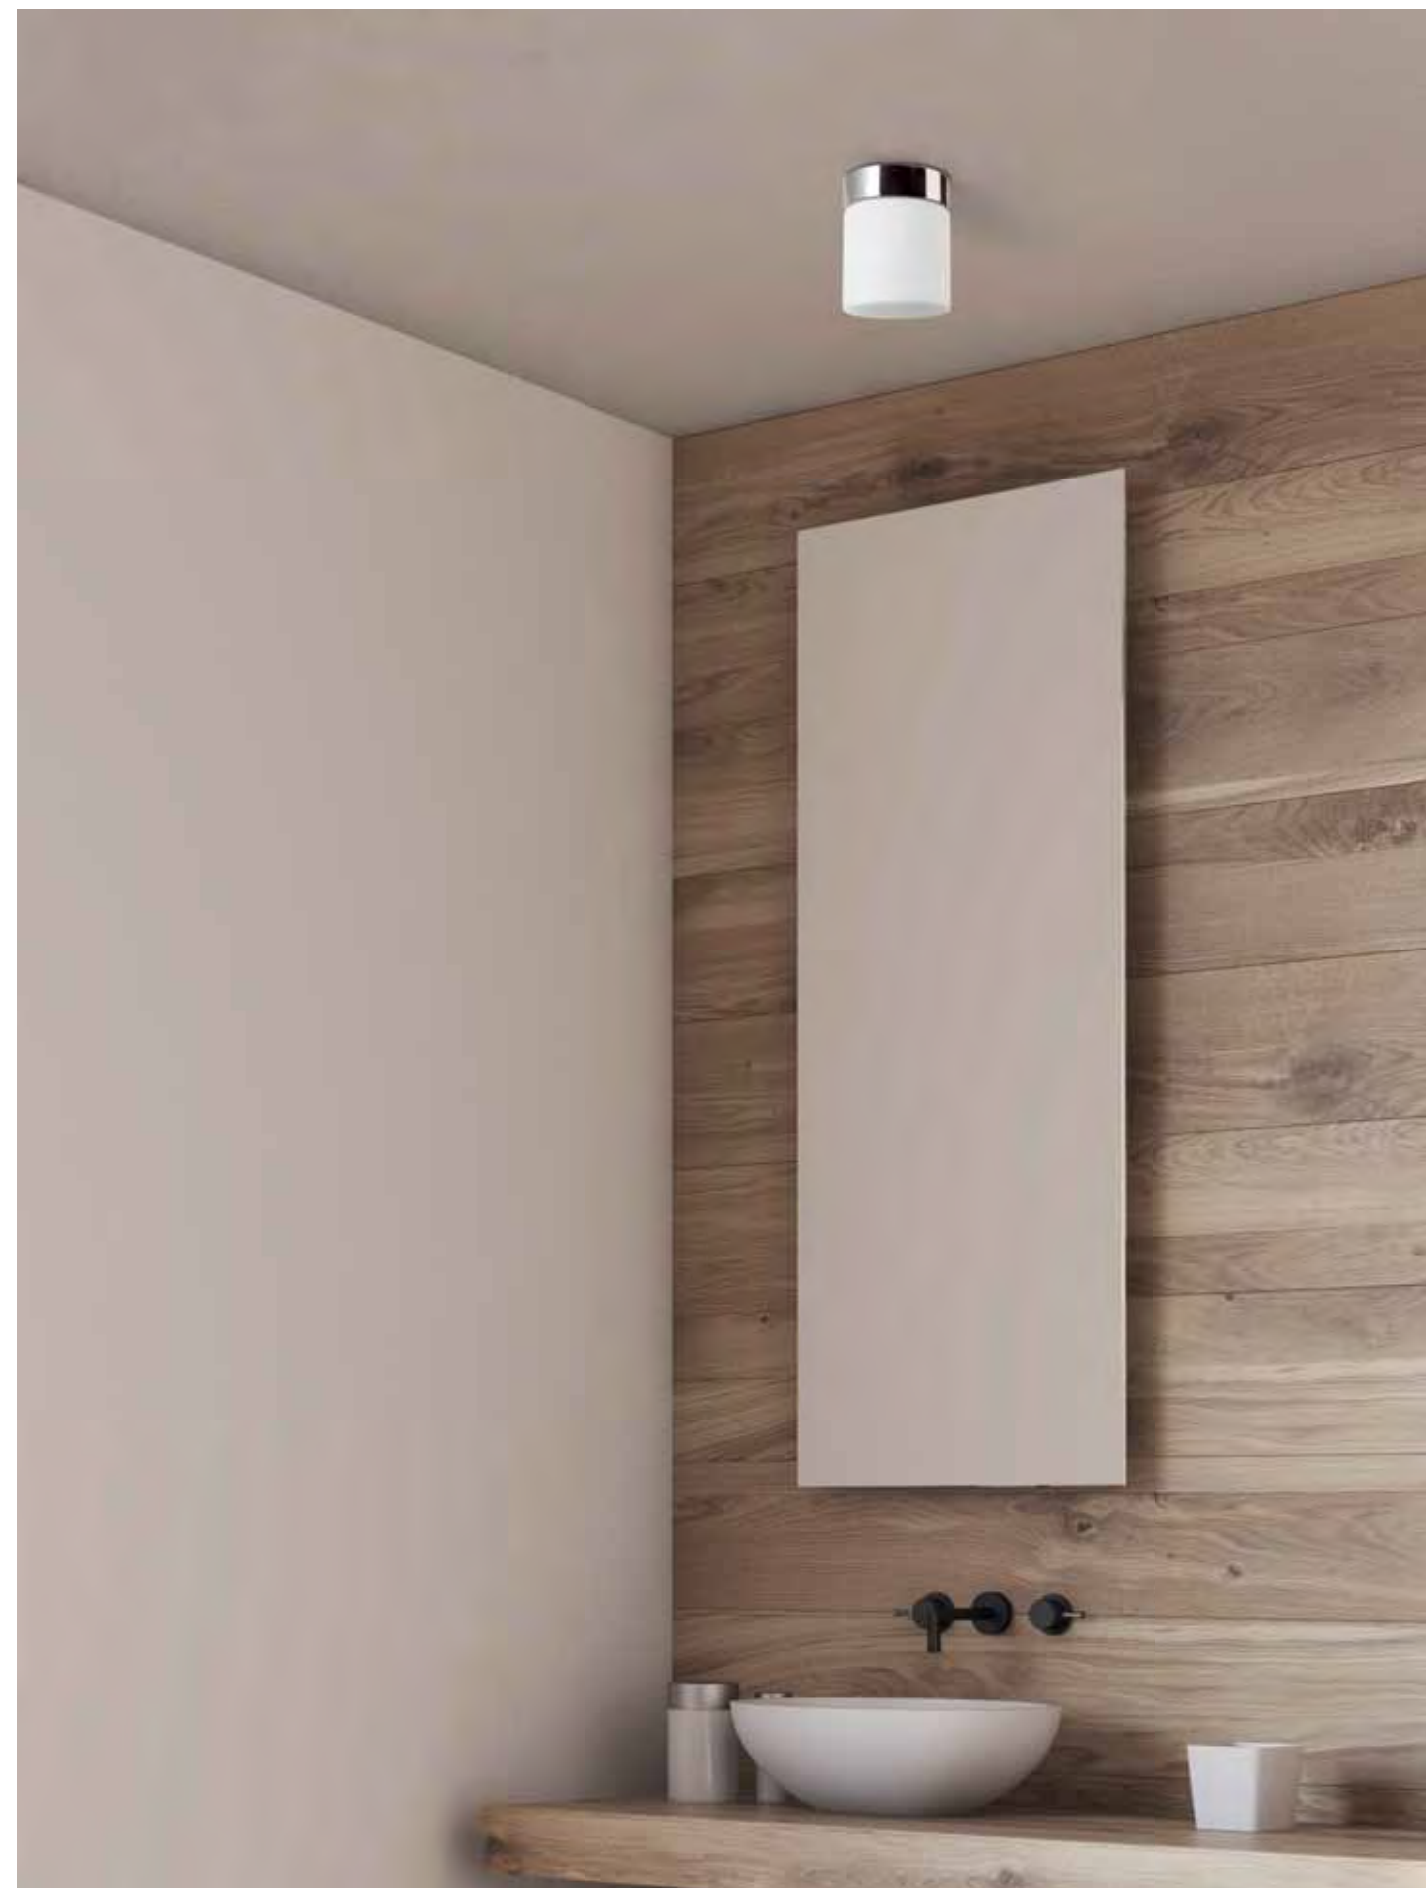

Petit

MAT Acero Steel Acier

DIF Cristal Glass Verre

Cromo Chrome Chrome

W TOTAL 7,1W | LED 5,7W 650 lm 3000°k | Included 100-240V 50-60Hz | Class I | 12 | IP44 | ✓

DE-0431-CRO

W TOTAL 7,1W | LED 5,7W 650 lm 3000°k | Included 100-240V 50-60Hz | Class II | 12 | IP44 | ✓

* Apto para baños Suitable for bathrooms Convient pour salles de bains.