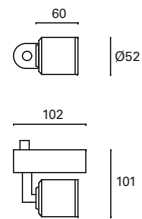

0,5 M

Elit

MAT
Aluminio
Aluminium
Aluminium

DIF
Cristal
Glass
Verre

Blanco mate
White matt
Blanc mat

TC-0306-BLA ○

W TOTAL 7,3W
LED 5,6W
 470 lm
 3000°K
 Included
V/Hz 100-240V
 50-60Hz
 Class II
 20
 60°
 355°
 90°
 ✓