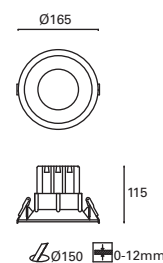

W TOTAL 18,7W
LED 17,3W
2300 lm
3000°k

Included

V/Hz 100-240V
50-60Hz

Class II

12

IP44

60°

✓