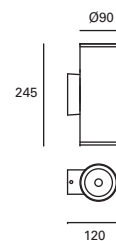

PX-0380-GRI ●
PX-0380-NEG ●

W TOTAL 7,3W
LED 5,6W
610 lm
3000°k
Included 100-240V
50-60Hz
Class I 20 IP54 ✓