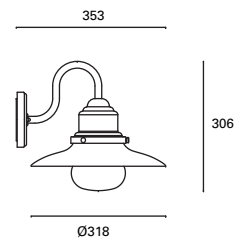

Ⓢ PX-0252-NEG ●

⚡
E-27
Max.60W
L 110 mm -
Ø 90 mm

V/Hz
100-240V
50-60Hz

Class I IP44