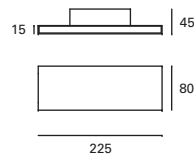

W TOTAL 7,8W
LED 6,4W
860 lm
3000°K
Included 220-240V
50-60Hz
Class II
10