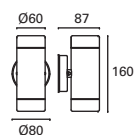

W TOTAL 3,2W	LED 2,4W 280 lm 3000°k	Included 100-240V 50-60Hz	Class II	20	IP54	Sea Side Suitable	IK08	95°	

Ⓢ PX-0125-NEG ●