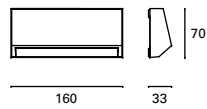

Grove

MAT Polycarbonato + ABS
Polycarbonate + ABS
Polycarbonate + ABS

DIF Polycarbonato
Polycarbonate
Polycarbonate

Blanco White Blanc + Gris Grey Gris + Negro Black Noir

W TOTAL 1,6W
LED 1,4W
200 lm
4000°k
Included 100-240V
50-60Hz
Class II
40
IP65
Sea Side Suitable
IK10

W TOTAL 2,9W
LED 2,5W
350 lm
4000°k
Included 100-240V
50-60Hz
Class II
20
IP65
Sea Side Suitable
IK10

* Resistente al agua a presión. Apto para instalar en primera línea de mar.

High pressure water resistant. Suitable for installation close to the sea.

Eau à haute pression résistant. Convient pour les installations en face de la mer.

W TOTAL 3,7W
LED 3,1W
340 lm
4000°k
Included 100-240V
50-60Hz
Class II
24
IP65
Sea Side Suitable
IK10

* 3 tapas incluidas
3 covers included
3 couvertures inclus

* Incluye filtro para recrear luz cálida 3000°K.
It includes filter to recreate warm light 3000°K.
Comprend filtre à recréer une lumière chaude 3000°K.