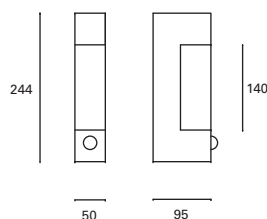

W TOTAL 6,6W
LED 5,3W
500 lm
4000°k

Included 100-240V 50-60Hz

Class I 10 IP44 IK05 ✓