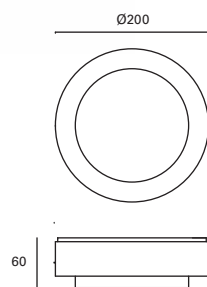

PX-0279-INO ●

W
TOTAL
8W

LED
7.2W
770 lm
4000°k

Included
110-240V
50-60Hz

Class II

6

IP44

IK10

✓