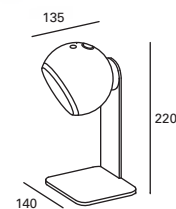

*
Cable USB tipo C de 1,2 metros incluido.
1.2 metres USB C-type cable included.
Câble USB type C de 1,2 mètre fourni.

PX-0529-NEG ●

W TOTAL 1,5W
LED 1,5W
280 lm
3000°k
Included 100-240V
50-60Hz

25%

50%

100%