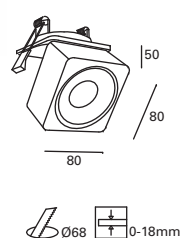

TC-0498-BLA ○

W TOTAL 8,8W
LED 7,9W
670 lm
3000°K

Included

V/Hz 100-240V
50-60Hz

Class II

8

36°

340°

90°