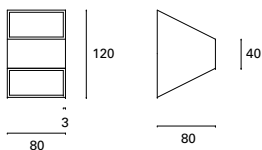

DE-0229-BLA ○

W TOTAL 5,8W
LED 4,6W
420 lm
3000°K
Included 100-240V
50-60Hz
Class I
20