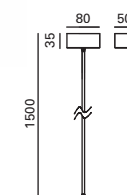

W TOTAL 27,9W
LED 25W 2635 lm
Included
V/Hz 100-240V 50-60Hz
Class I
6
√

TC-0454-SIN

6

PENDANT KIT

TC-0452-BLA ○
TC-0452-GRI ●

Class I
6

TC-0453-SIN

6