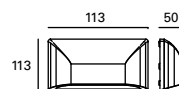

Smart Outdoor Lighting NEW

MAT Polycarbonato + ABS
Polycarbonate + ABS
Polycarbonate + ABS

DIF Polycarbonato mate
Polycarbonate matt
Polycarbonate mat

● Gris urbano
Urban grey
Gris urbain

W TOTAL 4W
LED 4W
410 lm
2700°k
6000°k
* RGB

Included 220-240V 50-60Hz

Class II 12 IP65 IK10 ✓

MAT Aluminio
Aluminium
Aluminium

DIF Polycarbonato opal
Opal Polycarbonate
Polycarbonate opal

● Gris urbano
Urban grey
Gris urbain

W TOTAL 3W
LED 3W
310 lm
2700°k
6000°k
* RGB

Included 220-240V 50-60Hz

Class II 4 IP54 IK10 ✓

MAT Polycarbonato + ABS
Polycarbonate + ABS
Polycarbonate + ABS

DIF Polycarbonato transparente
Transparent polycarbonate
Polycarbonate transparent

● Negro
Black
Noir

W TOTAL 4W
LED 4W
410 lm
2700°k
6000°k
* RGB

Included 220-240V 50-60Hz

Class II 16 IP65 IK10 Sea Side Suitable 90° Included ✓

* **WARM&COOL:** Permite ajustar la intensidad y la temperatura de color de la luz desde blanco cálido hasta blanco frío. Allows you to adjust the light intensity and colour temperature, from warm white to cool white. Permet de régler l'intensité et la température de couleur de la lumière, du blanc chaud au blanc froid