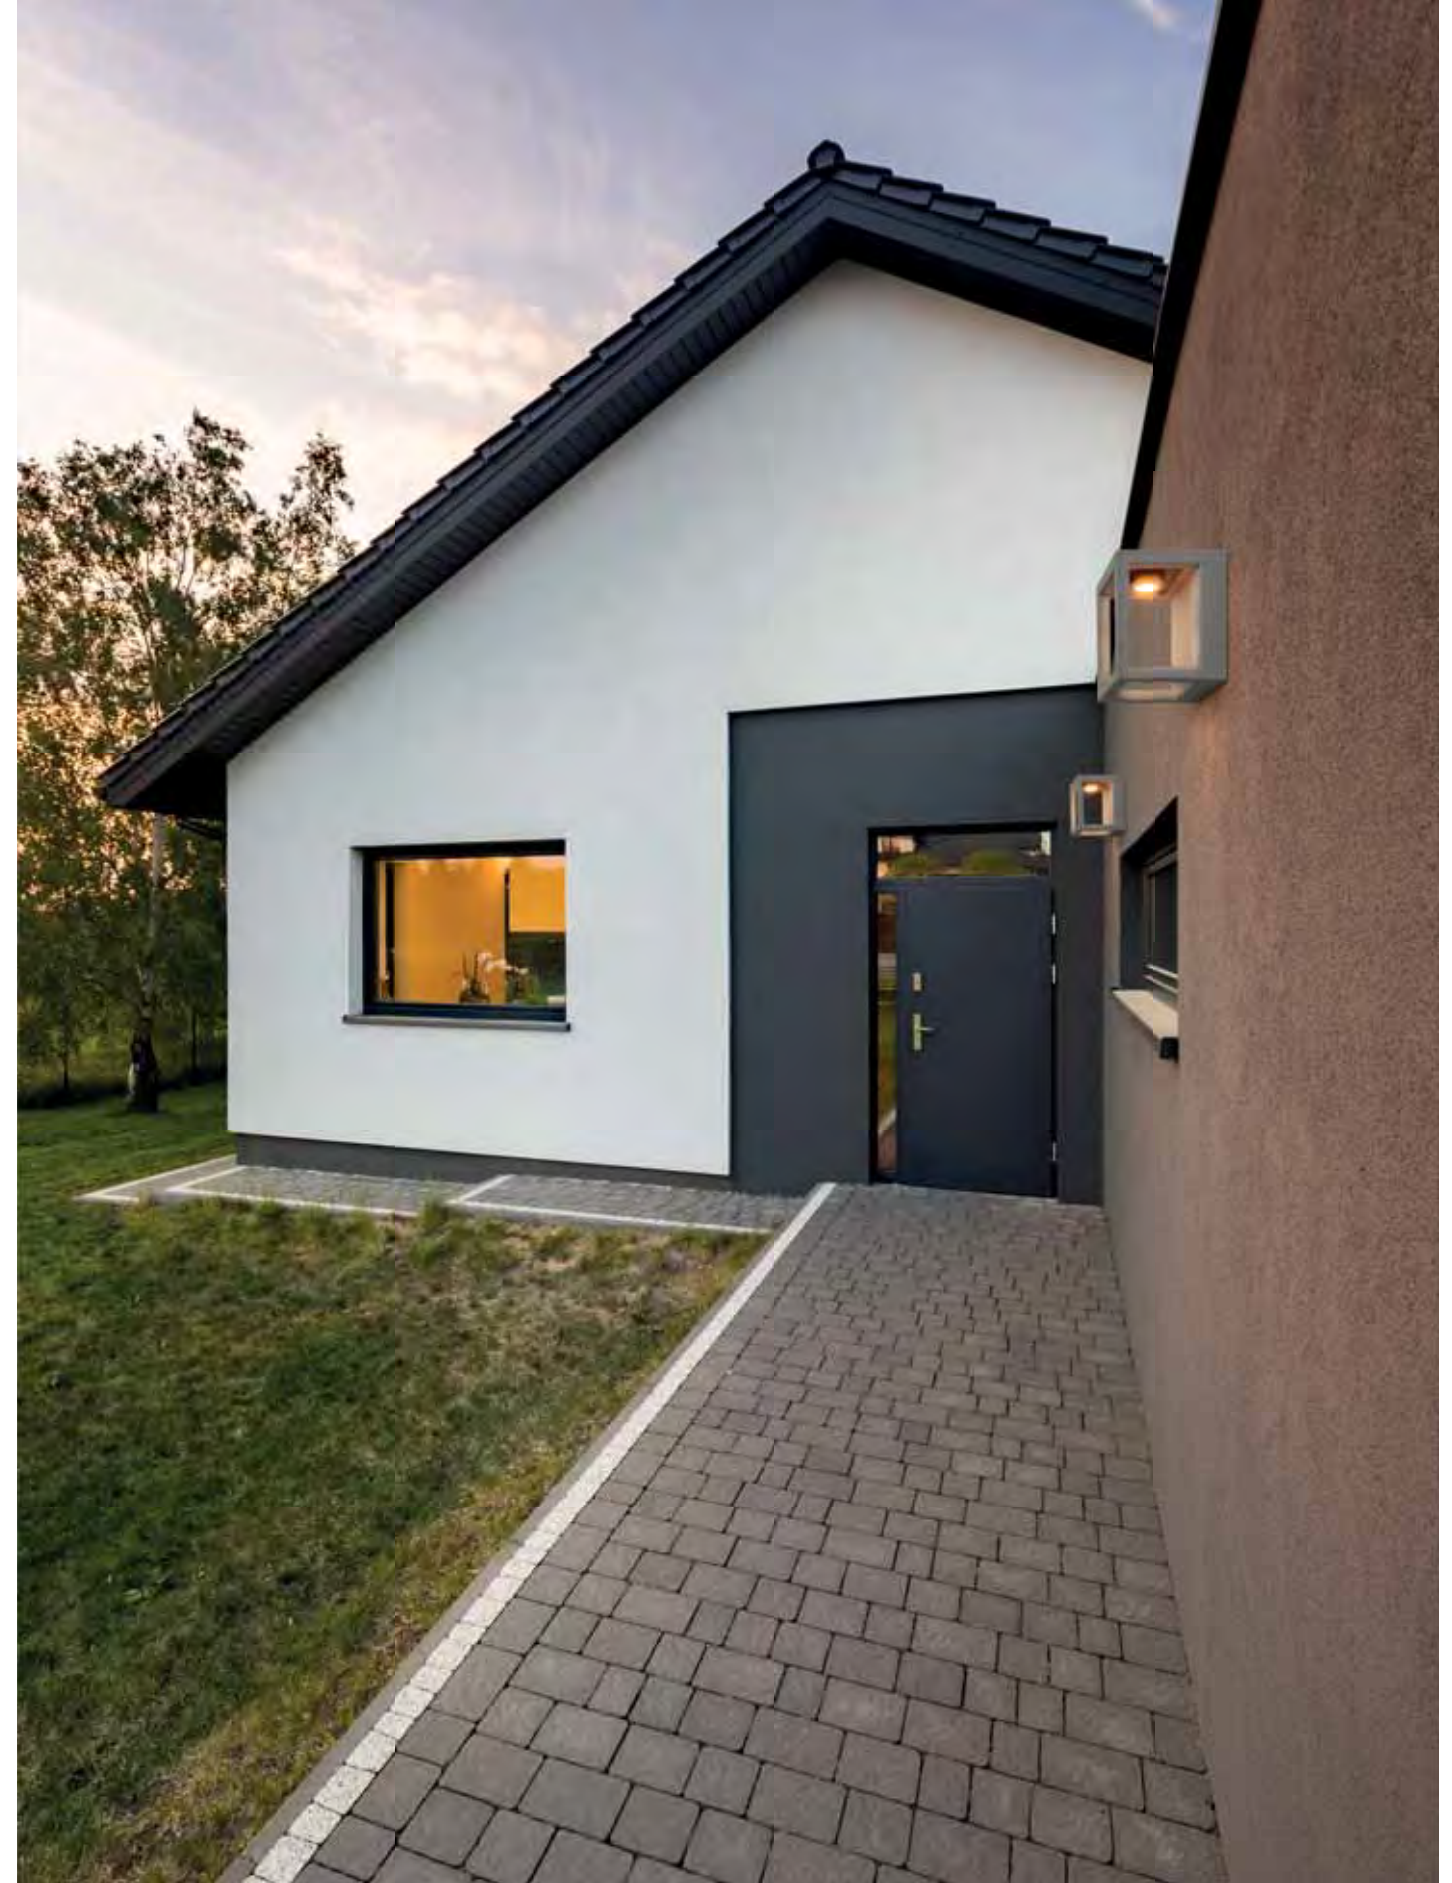

Box NEW

MAT Cemento Cement Ciment

DIF Cristal Glass Verre

Cemento Cement Ciment

PX-0527-CEM ●

W TOTAL 4W	LED 4W 380 lm 4000°K	+ Phase cut	Included 220-240V 50-60Hz	Class II	2	IP65	IK10	Ⓧ

*
Acabado 100% cemento.
100% cement finish.
Finition 100 % ciment.