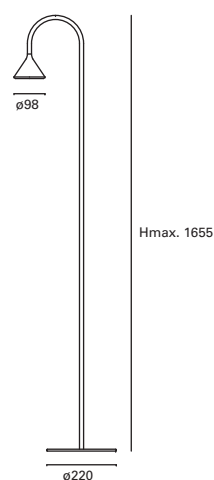

Ding

Aluminio
Aluminium
Aluminium

Policarbonato
Polycarbonate
Polycarbonate

Blanco
White
Blanc

Negro
Black
Noir

DE-0271-BLA ○
DE-0271-NEG ●

W TOTAL	LED 4,8W 520 lm 3000°K	Included 100-240V 50-60Hz	Class II	6	360°	USB	V

*
Puerto USB de 1 amperio
de carga máxima.
1 amp maximum load
USB Port.
Port USB de 1 ampère de
charge maximale.

DE-0272-BLA ○
DE-0272-NEG ●

W TOTAL	LED 4,8W 520 lm 3000°K	Included 100-240V 50-60Hz	Class II	4	360°	V