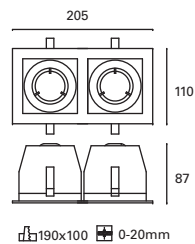

Cardan

Acero
Steel
Acier

Blanco mate
White matt
Blanc mat

Gris
Grey
Gris

Compatible con módulo
MIX TC-0511-BLA, TC-1700-BLA,
TC-0219-BLA (p. 44)

Compatible with module
MIX TC-0511-BLA, TC-1700-BLA,
TC-0219-BLA (p. 44)

Compatible avec le module
MIX TC-0511-BLA, TC-1700-BLA,
TC-0219-BLA (p. 44)