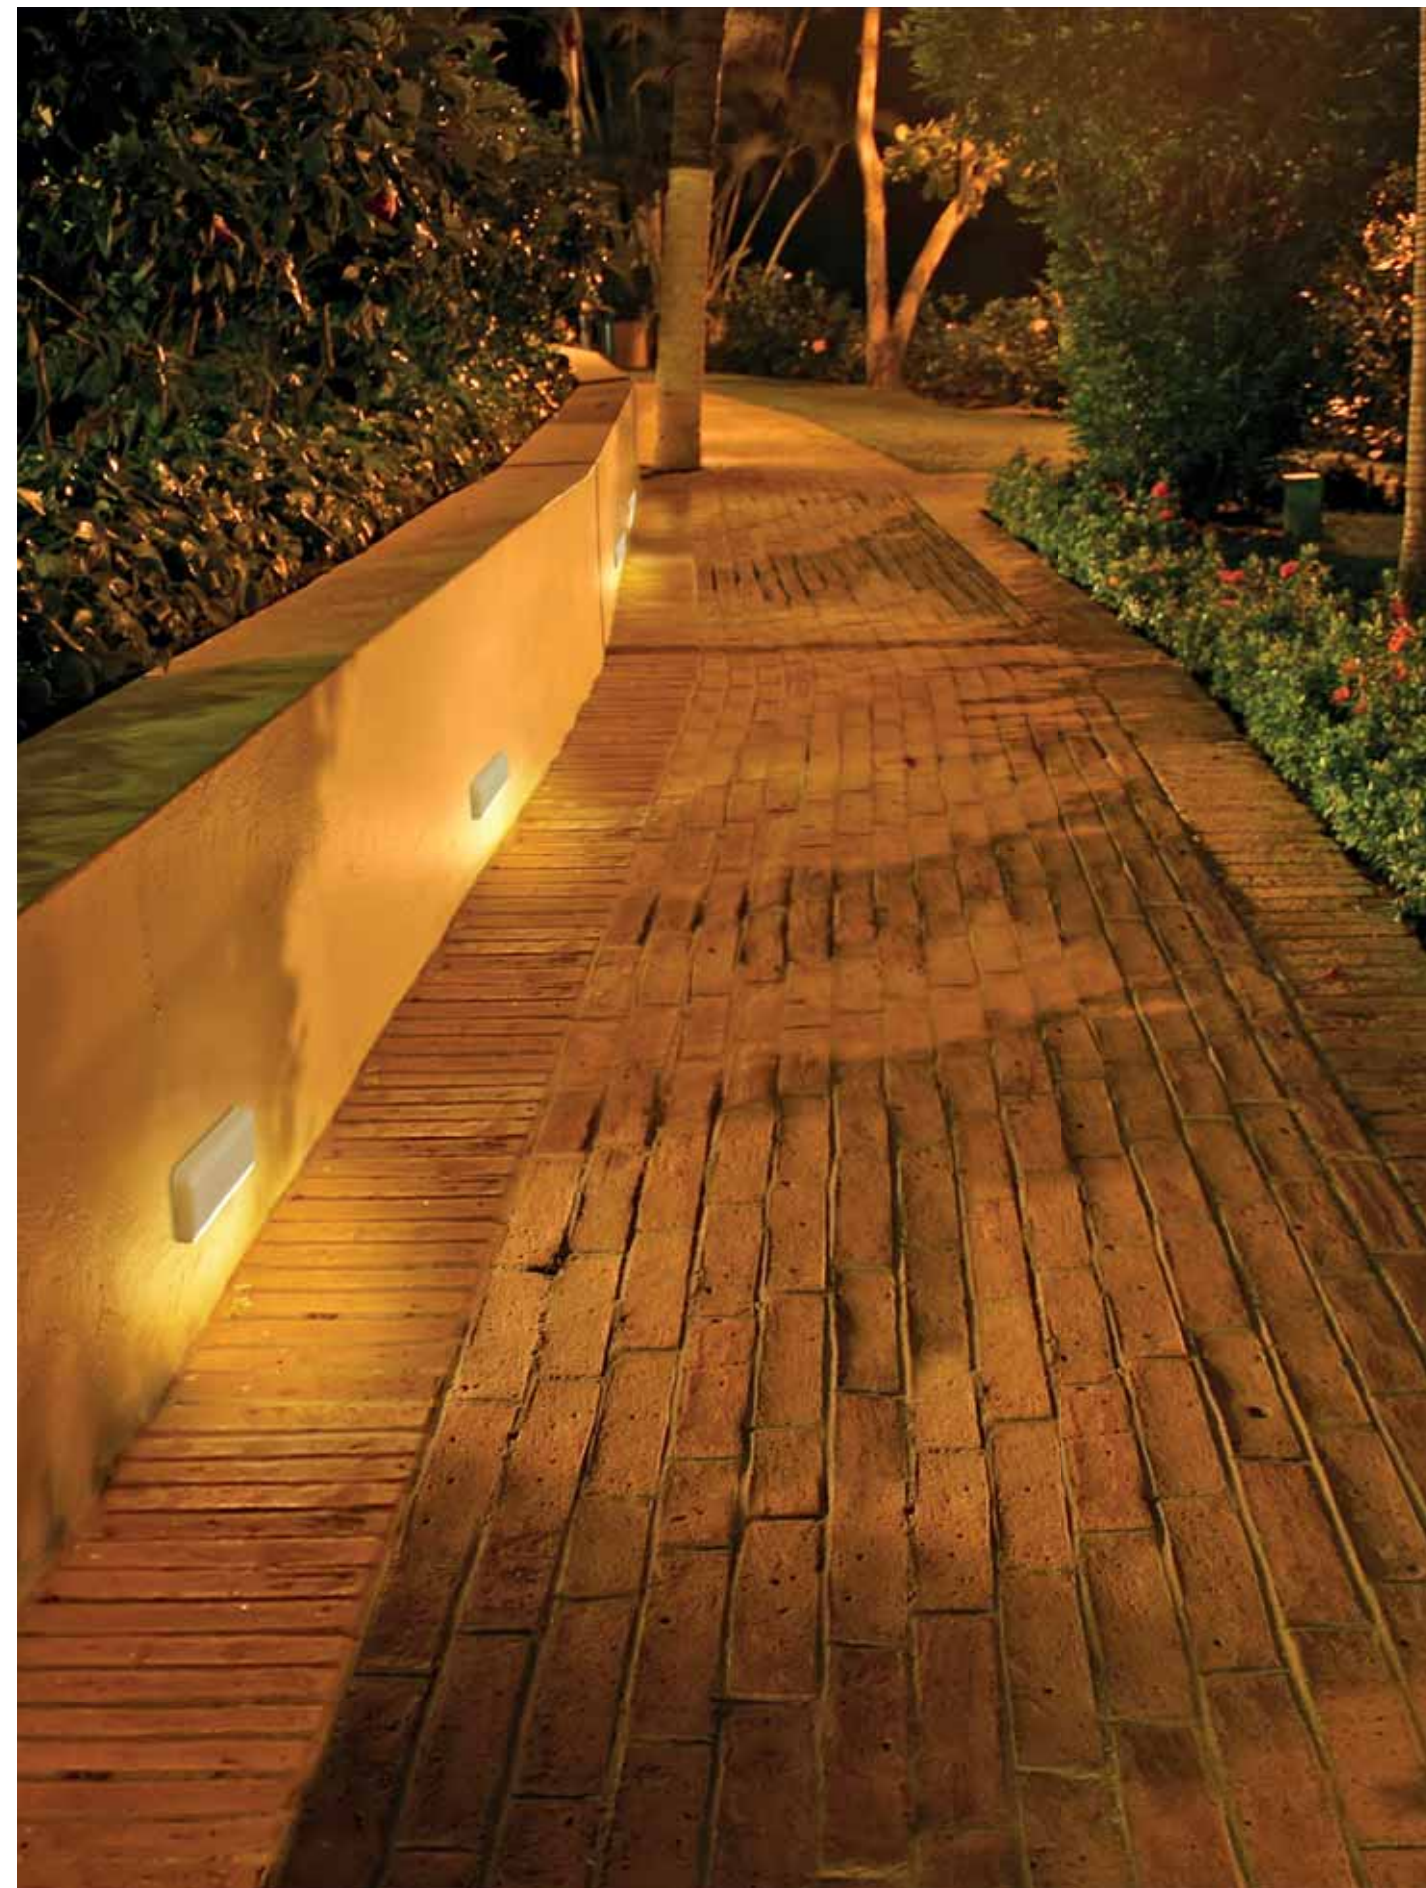

Mocca NEW

MAT Aluminium Aluminium

DIF PC opal Opal PC PC opale

Blanco White Blanc

Gris Grey Gris

Negro Black Noir

PX-0493-BLA ○
PX-0493-GRI ●
PX-0493-NEG ●

W TOTAL 4,9W	LED 4,7W 490 lm 3000°K	Included	V/Hz 220-240V 50-60Hz	Class II	24	IP65	IK08