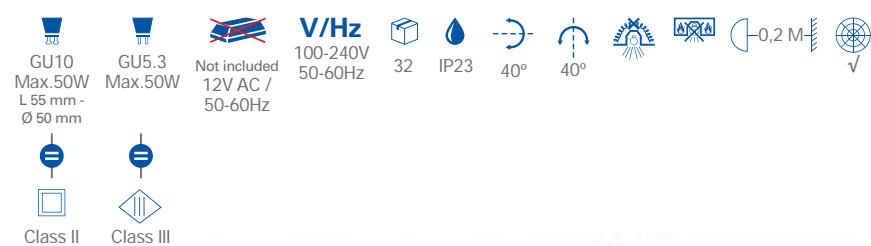

TC-1401-BLA ○