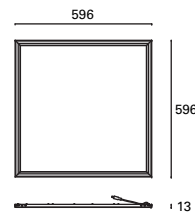

TC-0170-BLA ○ 4000°k 4550 lm
TC-0434-BLA ○ 3000°k 4375 lm

W TOTAL 40,1W **LED** 35,4W

Included 100-240V 50-60Hz

Class II 5 114°

TC-0170-BLA / TC-0434-BLA