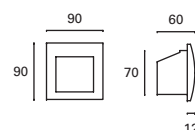

W TOTAL
3,3W

LED
2,5W

Included
100-240V
50-60Hz

Class I

50

IP65

IK10

Included

✓