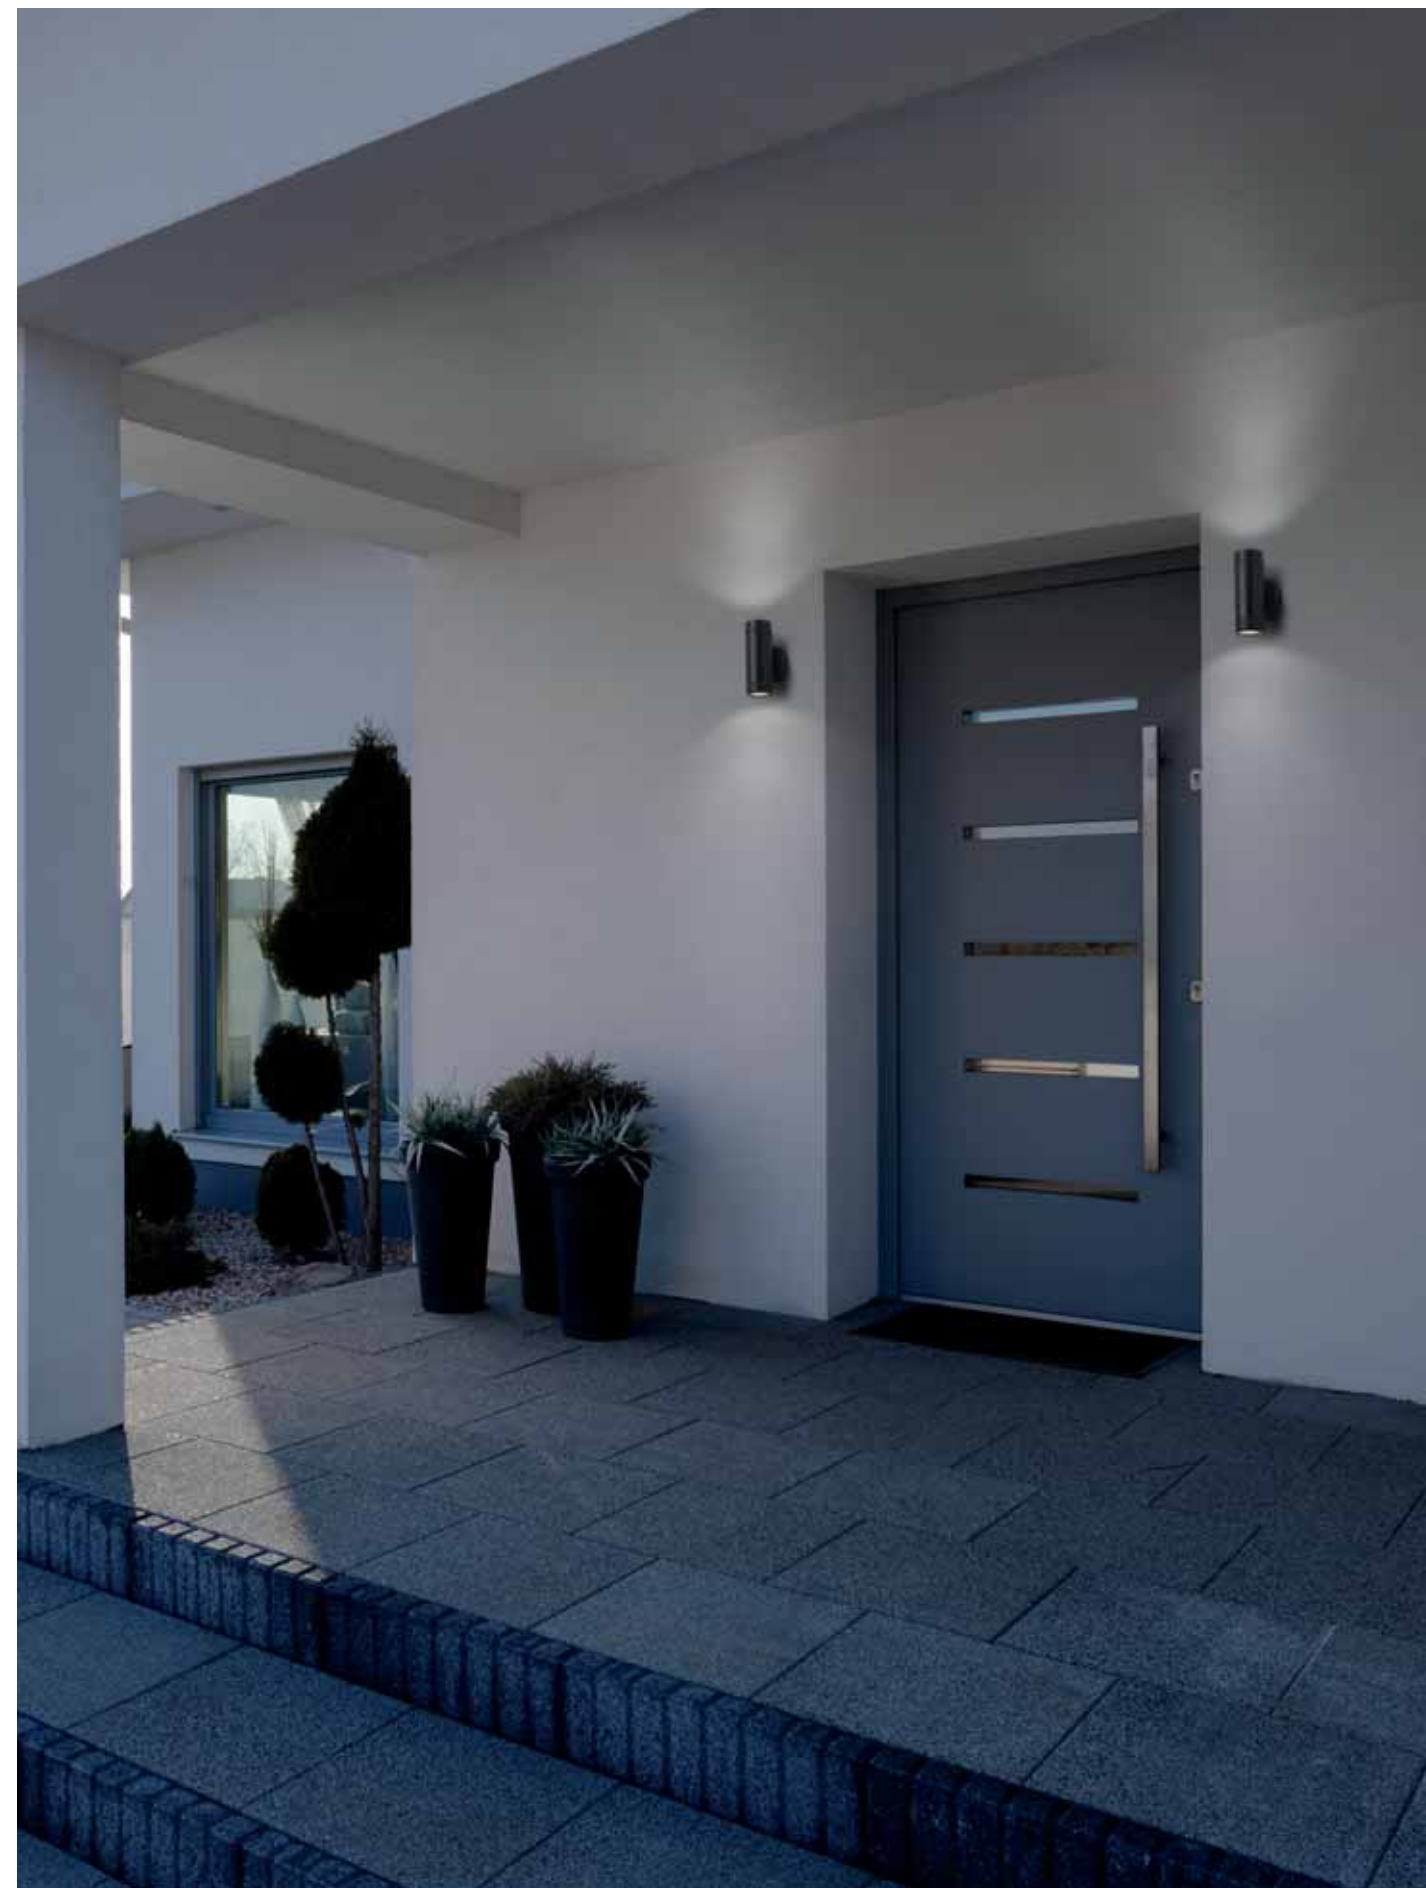

Jumbo

MAT Polipropileno Polypropylene Polypropylène

DIF Tecnopolímero Technopolymer Technopolymère

● Negro Black Noir

PX-0124-NEG ●

W TOTAL 3,2W	LED 2,4W 280 lm 3000°k	Included 100-240V 50-60Hz	Class II	20	IP54	Sea Side Suitable	IK08	95°	

Ⓢ PX-0125-NEG ●

W TOTAL 2,4W	LED 1,8W 160 lm 3000°k	Included 100-240V 50-60Hz	Class II	16	IP54	Sea Side Suitable	IK08	95°	

*
Apto para instalar en primera línea de mar.
Suitable for installation close to the sea.
Convient pour les installations en face de la mer.