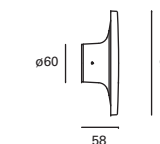

PX-0487-NEG ●

W TOTAL 7,9W
LED 6,3W
690 lm
3000°k
Included 100-240V
50-60Hz
Class II
6
IP44
Sea Side Suitable
IK08