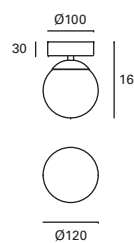

W TOTAL 7,1W | LED 5,7W 650 lm 3000°k | Included 100-240V 50-60Hz | Class II | 12 | IP44 | ✓