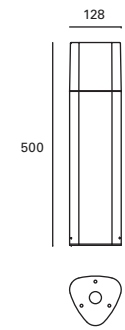

PX-0087-ANT ●