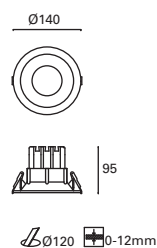

W TOTAL 15,7W
LED 14W
1530 lm
3000°k

Included

V/Hz 100-240V
50-60Hz

Class II

18

IP44

60°

✓

TC-0350-BLA ○