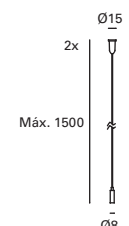

W TOTAL 27,9W
LED 25W 2635 lm
Included
V/Hz 100-240V 50-60Hz
Class I
6
√

TC-0454-SIN

6

PENDANT KIT

TC-0452-BLA ○
TC-0452-GRI ●

Class I
6

TC-0453-SIN

6