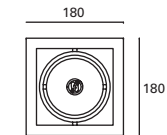

Cardan

Acero
Steel
Acier

Blanco mate
White matt
Blanc mat

TC-1500-BLA ○