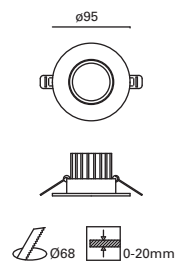

W TOTAL
7W

LED
6,1W
820 lm
3000°k

Included

V/Hz
100-240V
50-60Hz

Class II

20

IP23

60°

45°