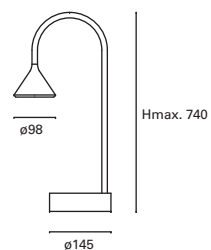

DE-0272-BLA ○
DE-0272-NEG ●

W TOTAL	LED 4,8W 520 lm 3000°K	Included 100-240V 50-60Hz	Class II	4	360°	V