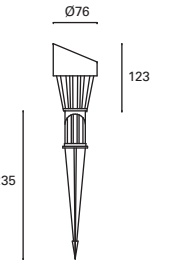

PX-0111-NEG ●

W TOTAL 7,4W LED 6W 420 lm GREEN Included 100-240V 50-60Hz Class II 20 IP65 IK08 38° 150° 0,25 m Included ✓

Minimal

MAT Aluminio Aluminium

DIF Cristal Glass Verre

● Negro Black Noir

* Incluye 30 cm de cable. It includes cable 30 cm. Il comprend un câble de 30 cm.