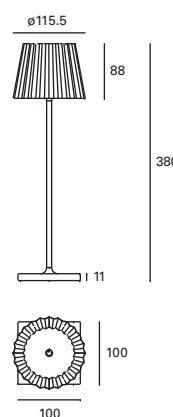

Night

MAT Aluminio Aluminium Aluminium

DIF Policarbonato Polycarbonate Polycarbonate

Blanco White Blanc

DE-0474-BLA ○

W TOTAL 6,5W
LED 1,3W
 280 lm
 3000°k
 Included 100-240V 50-60Hz
 Class II
 6
 IP54
 IK10
 ✓