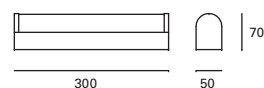

DE-0429-CRO

W TOTAL 13,3W	LED 11,5W 1365 lm 3000°K	Included 100-240V 50-60Hz	Class II	12	IP44	✓