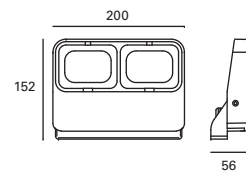

PX-0470-ANT ●

W TOTAL 13,9W	LED 11W 1135 lm 3000°K	Included 100-240V 50-60Hz	Class I	8	IP54	Sea Side Suitable	IK10	90°	V