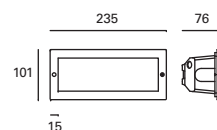

Tamesis

MAT
Aluminio
Aluminium
Aluminium

DIF
Cristal
Glass
Verre

Blanco + Gris + Antracita
White + Grey + Anthracite
Blanc + Gris + Anthracite

PX-0047-GRI ○ + ● + ●

E-27
Max. 60W
L 145 mm -
Ø 45 mm

V/Hz
100-240V
50-60Hz

Class I

18

IP44

IK08

Included

*
PX-0047-GRI:
3 tapas incluidas
PX-0047-GRI:
3 covers included
PX-0047-GRI:
3 couvertures inclus

MAT
Aluminio + Acero inoxidable AISI 304
Aluminium + Stainless steel AISI 304
Aluminium + Acier inoxydable AISI 304

DIF
Cristal
Glass
Verre

Acero inoxidable
Stainless steel
Acier inoxydable

PX-0465-INO ●

E-27
Max. 60W
L 145 mm -
Ø 45 mm

V/Hz
100-240V
50-60Hz

Class I

18

IP44

IK08

Included

✓

*

PX-0465-INO:
Incluye accesorio de rejilla
para el difusor.

PX-0465-INO:
Includes grille accessory
for the diffuser.

PX-0465-INO:
Comprend un accessoire
à grille pour le diffuseur.