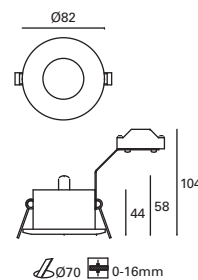

Minor

MAT Aluminio
Aluminium
Aluminium

DIF Cristal
Glass
Verre

Blanco mate
White matt
Blanc mat

Cromo satinado
Satin chrome
Chrome satiné

TC-1200-BLA ○
TC-1200-SAT ●

- GU10 Max.50W Ø 50 mm
- GU5.3 Max.50W
- Not included 12V AC / 50-60Hz
- V/Hz 100-240V 50-60Hz
- 50
- IP54
- 0,5 M
- Class II
- Class III