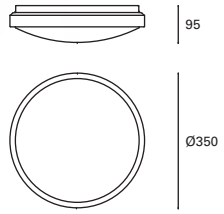

W TOTAL 18,8W | **LED** 16,2W 1880 lm 3000°K | Included 100-240V 50-60Hz | Class II IP44 5 ✓

DE-0314-ALU ○