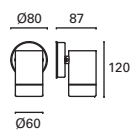

W TOTAL 2,4W	LED 1,8W 160 lm 3000°k	Included 100-240V 50-60Hz	Class II	16	IP54	Sea Side Suitable	IK08	95°