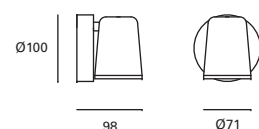

W TOTAL 5,1W	LED 4,7W 810 lm 3000°k	Included 100-240V 50-60Hz	Class I	24	355°	90°	✓

DE-0437-BLA ○