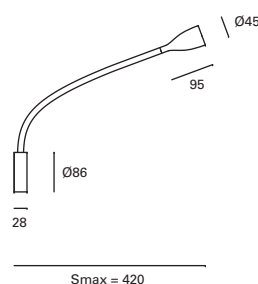

DE-0268-BLA ○

W TOTAL 4,3W
LED 3,8W
450 lm
3000°K

Included 100-240V 50-60Hz

Class II 12