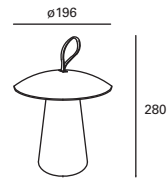

Blanco White Blanc

* Cuero. Leather. Encuir.

PX-0528-BLA ○

W TOTAL 2W
LED 2W 200 lm 3000°k
 Included 5VDC 1000 mA
 Class III 4

* ON/OFF táctil. ON/OFF touch switch. ON/OFF tactile.

* Cable USB tipo C de 1 metro incluido. 1 metre USB C-type cable included. Câble USB type C de 1 mètre fourni.