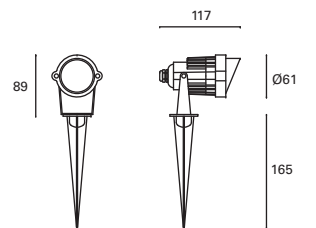

* Incluye 30 cm de cable. It includes cable 30 cm. Il comprend un câble de 30 cm.

W TOTAL 6,8W LED 5,7W 680 lm Included 100-240V 50-60Hz Class I 12 IP65 IK10 68° 180° 0,3 m Included ✓