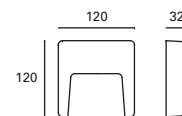

W TOTAL 3,1W
LED 2,6W
 300 lm
 4000°k

Included 100-240V
 50-60Hz

Class II 20 IP65 IK10

Sea Side Suitable

*
 3 tapas incluidas.
 3 covers included.
 3 couvertures inclus.

Grove

MAT Polycarbonato + ABS
Polycarbonate + ABS
Polycarbonate + ABS