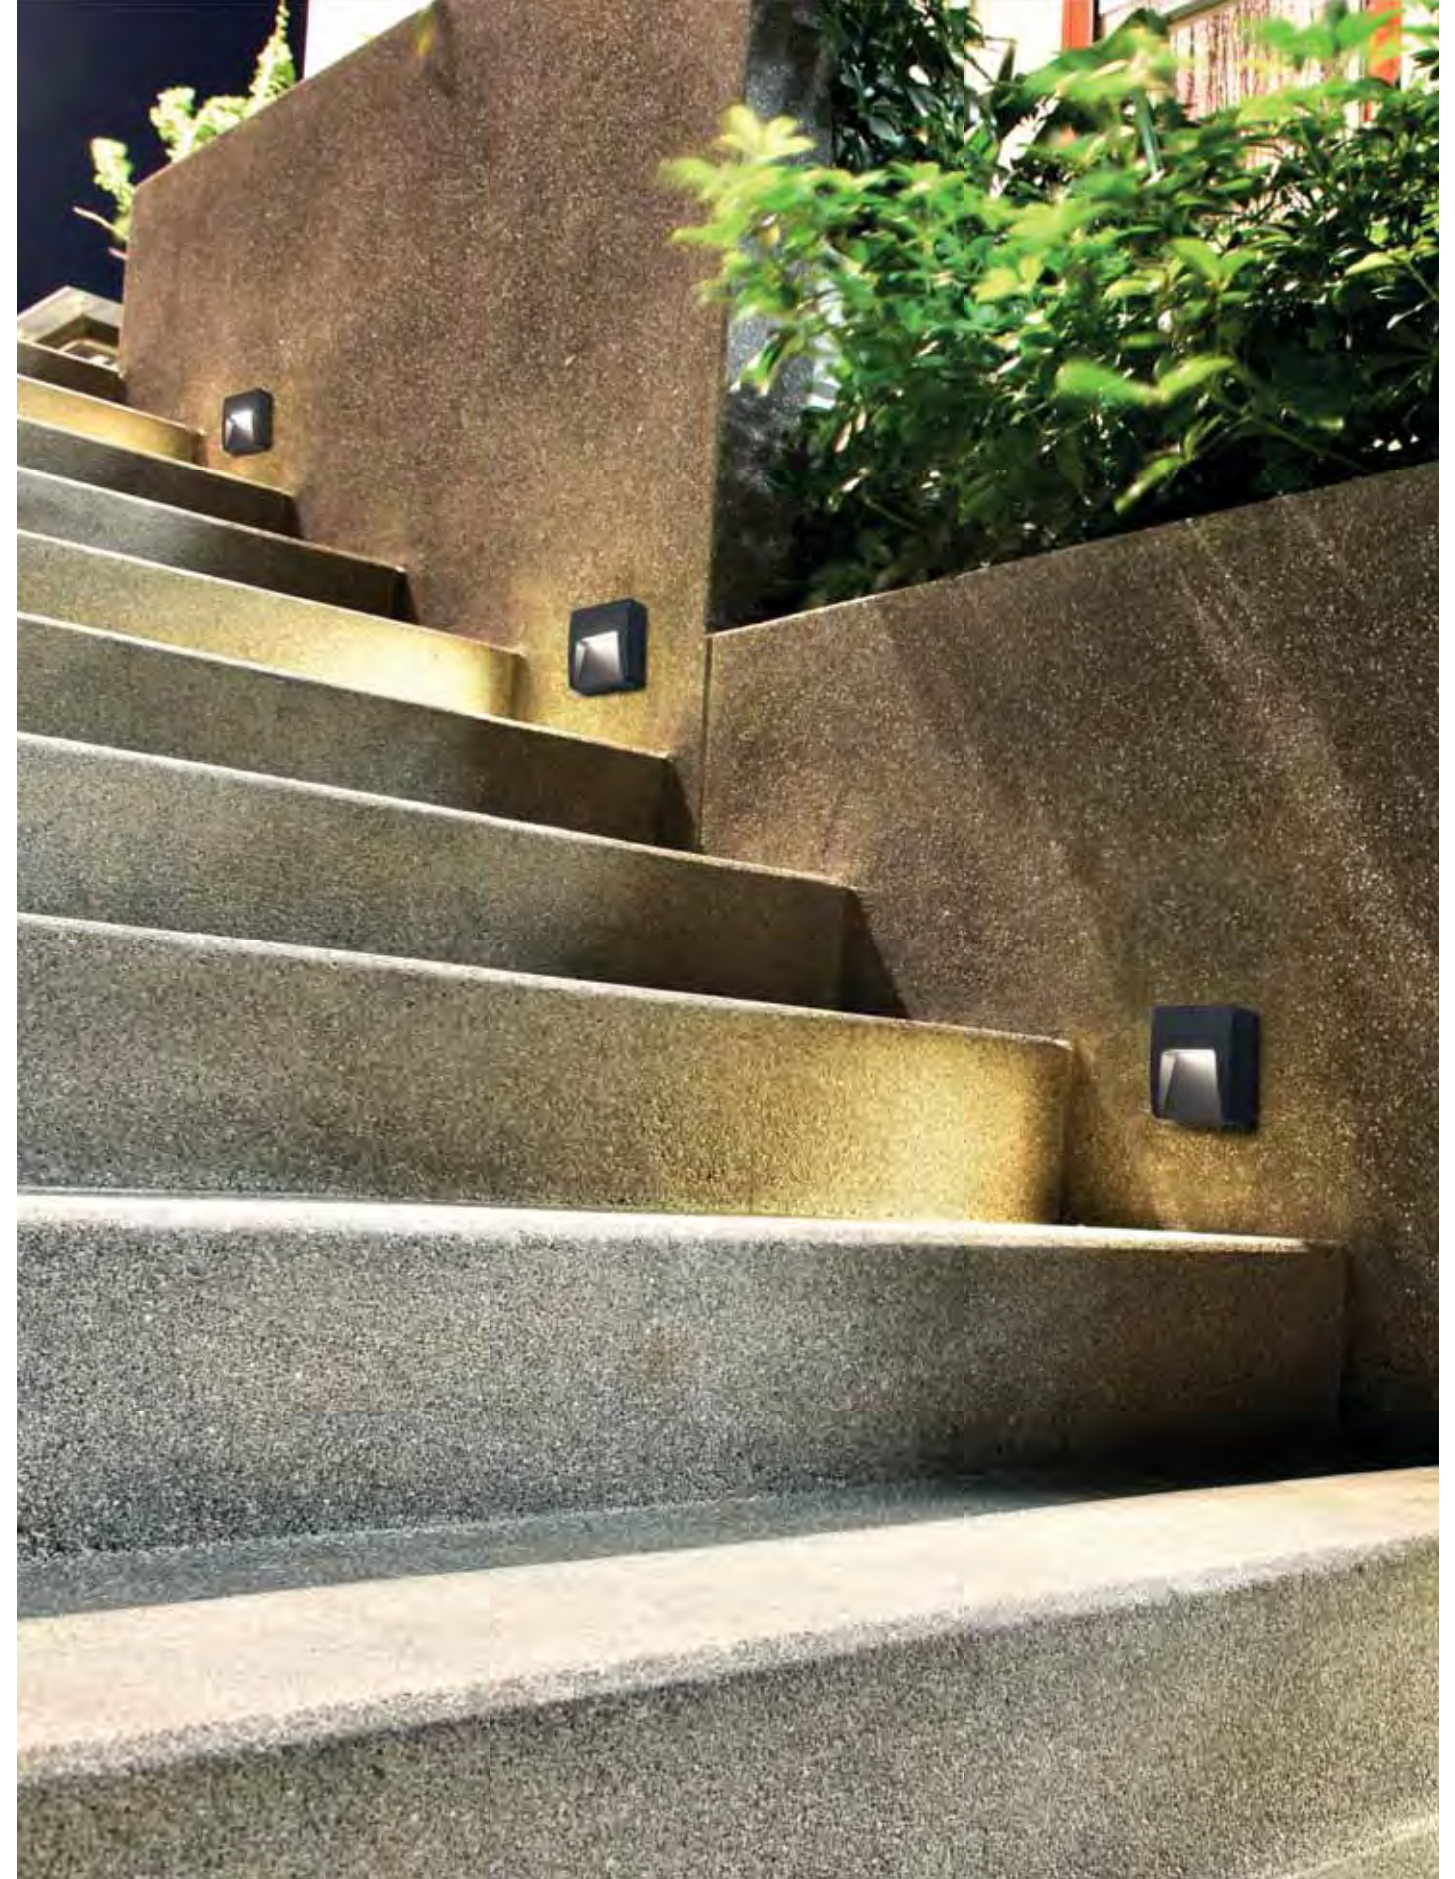

W TOTAL 3,1W
LED 2,6W
 300 lm
 4000°k

Included 100-240V
 50-60Hz

Class II 20 IP65 IK10

Sea Side Suitable

*
 3 tapas incluidas.
 3 covers included.
 3 couvertures inclus.

Grove

MAT Polycarbonato + ABS
Polycarbonate + ABS
Polycarbonate + ABS