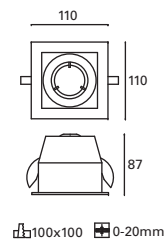

TC-1401-BLA ○