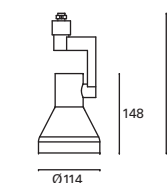

Kyo

MAT
Aluminio
Aluminium
Aluminium

Blanco mate
White matt
Blanc mat

*

Compatible con carril monofásico
(TC-0437-BLA).
Proyector PAR-30 LED.

Compatible with single Phase Track.
(TC-0437-BLA).
PAR-30 LED spotlight.

Compatible avec rail monophasé.
(TC-0437-BLA).
Projecteur PAR-30.

Cone

MAT
Acero
Steel
Acier

Blanco mate
White matt
Blanc mat

*

Compatible con carril monofásico
(TC-0437-BLA).
Proyector PAR-30 LED.

Compatible with single Phase Track.
(TC-0437-BLA).
PAR-30 LED spotlight.

Compatible avec rail monophasé.
(TC-0437-BLA).
Projecteur PAR-30.