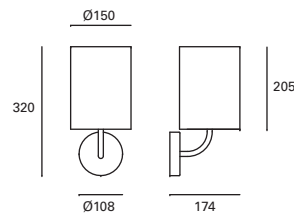

DE-0382-SAT ●

E-27
Max. 40W
L 180 mm

W TOTAL
2,8W

LED
2,2W
175 lm
3000°k

Included
100-240V
50-60Hz

Class I 6