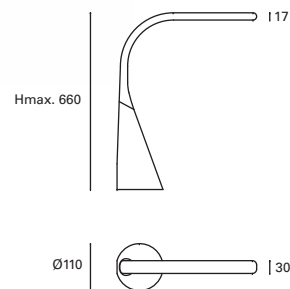

*
Puerto USB de 1 amperio de carga máxima.
1 amp maximum load USB Port.
Port USB de 1 ampère de charge maximale.

DE-0269-GRI ●

W TOTAL 5W	LED 4W 400 lm 3000°k	Included 100-240V 50-60Hz	Class II	6	360°	USB