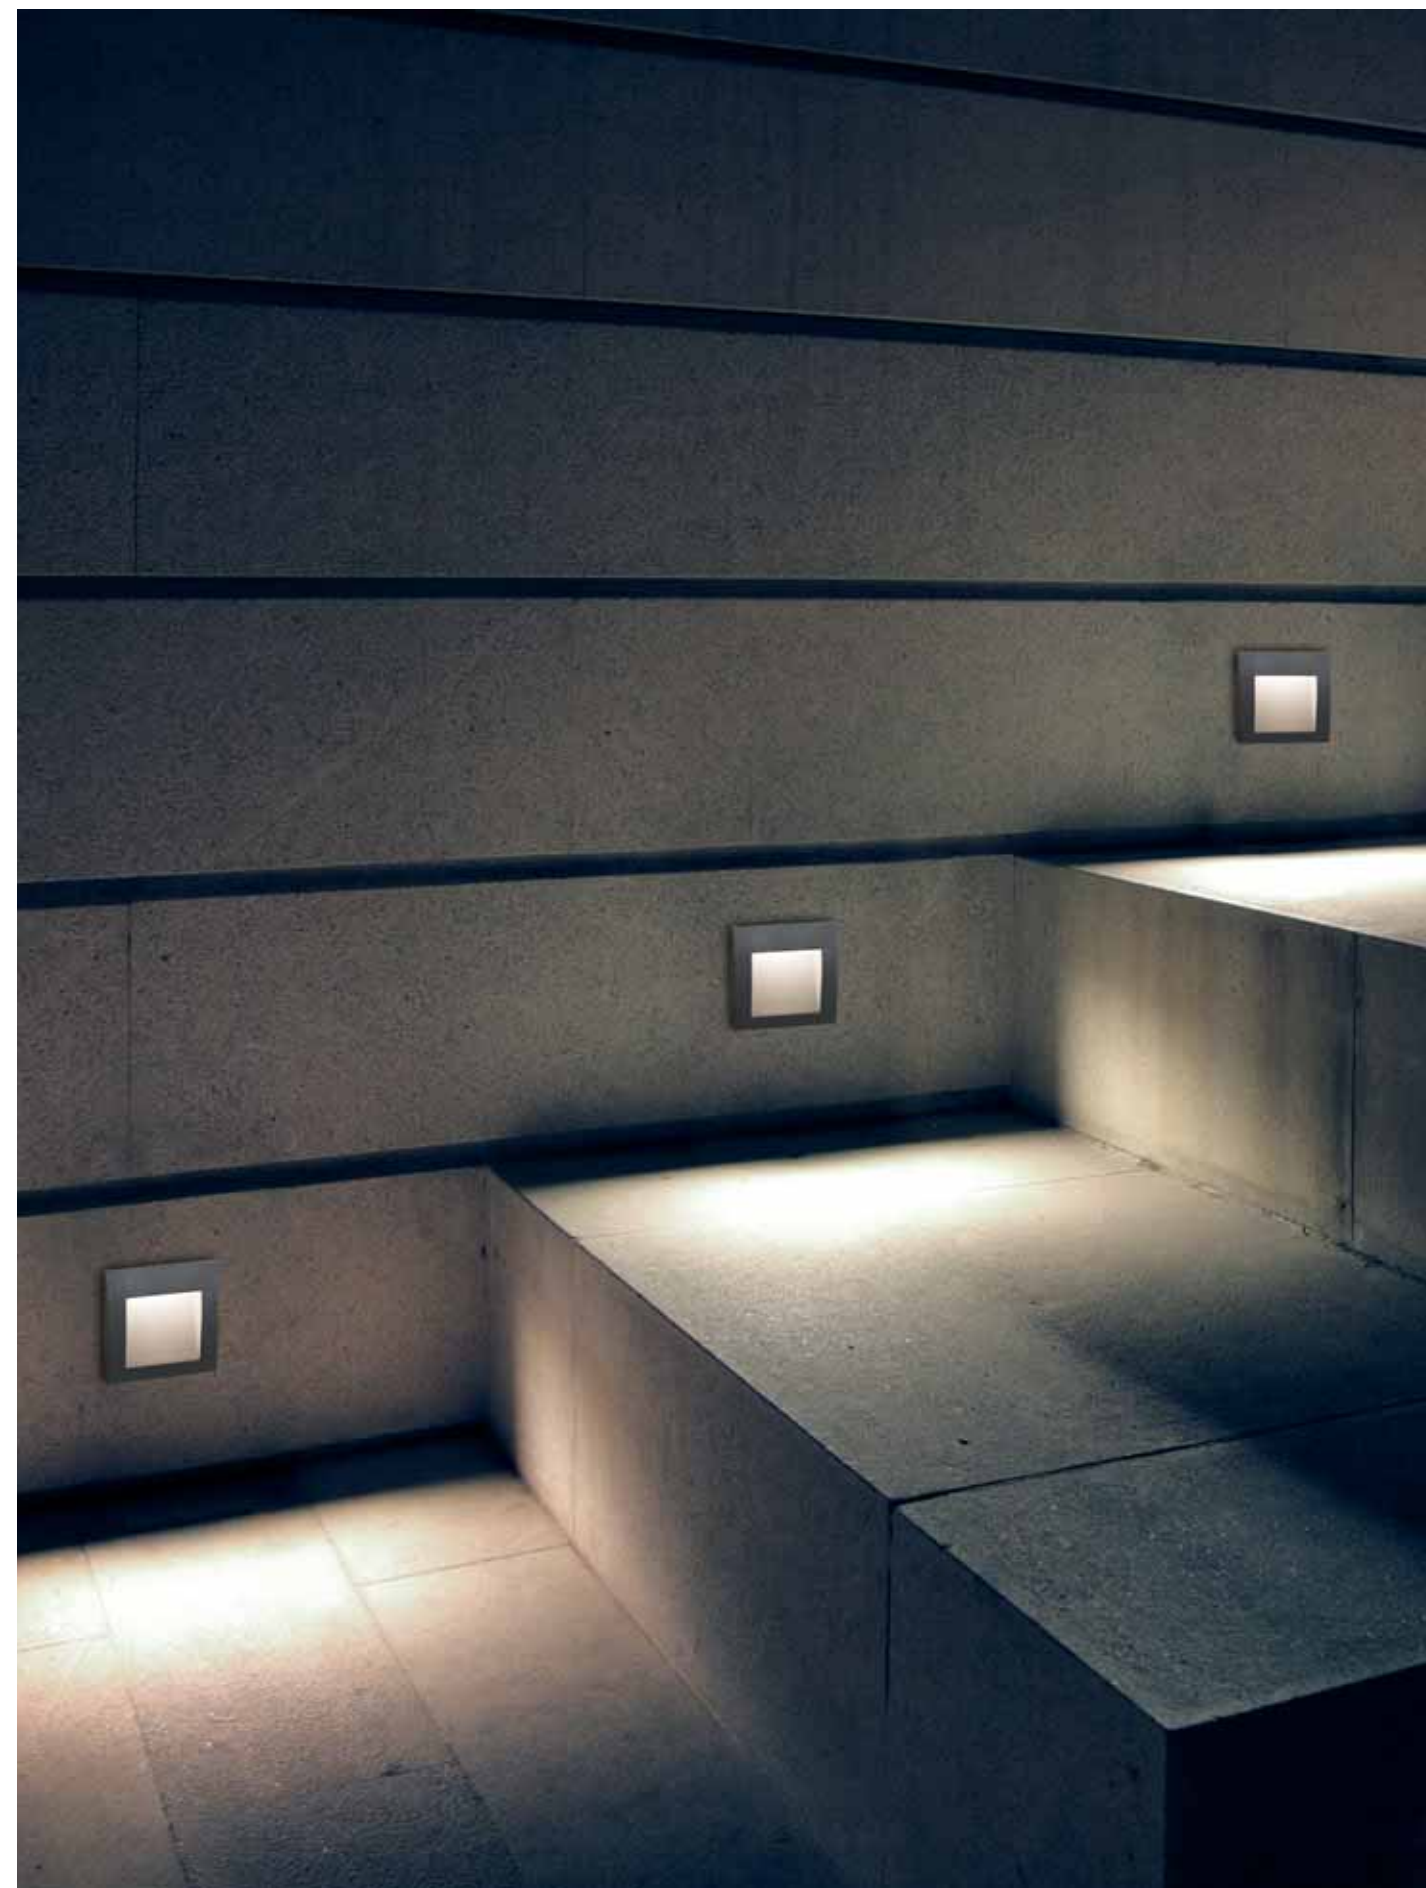

Stair

MAT Acero inoxidable AISI 304
Stainless steel AISI 304
Acier inoxydable AISI 304

DIF Policarbonato
Polycarbonate
Polycarbonate

Acero inoxidable
Stainless steel
Acier inoxydable

PX-0122-INO ●

Difusor antideslumbramiento.

Anti-glare diffuser.

Le diffuseur empêche l'éblouissement.

W TOTAL
1,3W

LED
1W
150 lm
3000°k

Included
100-240V
50-60Hz

Class II

40

IP54

IK10

0,25 m

Included

✓

Face

MAT Aluminio
Aluminium
Aluminium

DIF Cristal
Glass
Verre

Gris
Grey
Gris

PX-0284-GRI ● 3000°k 340 lm
PX-0285-GRI ● 4000°k 370 lm

W TOTAL
3,3W

LED
2,5W

Included
100-240V
50-60Hz

Class I

50

IP65

IK10

Included

✓