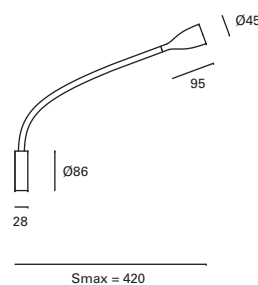

Bas

- MAT Acero
  Steel
  Acier
- DIF Cristal
  Glass
  Verre
- Níquel satinado
  Satin nickel
  Nickel satiné

W TOTAL 4,3W
LED 3,8W
450 lm
3000°K

Included 100-240V 50-60Hz

Class I 20

Crobat

- MAT Policarbonato
  Polycarbonate
  Polycarbonate
- DIF Policarbonato
  Polycarbonate
  Polycarbonate
- Blanco White
  Blanc
- Negro Black
  Noir

W TOTAL 4,3W
LED 3,8W
450 lm
3000°K

Included 100-240V 50-60Hz

Class II 12

W TOTAL 4,3W
LED 3,8W
450 lm
3000°K

Included 100-240V 50-60Hz

Class II 12

*
Detalles en acabado cromado.
Details in chrome finish.
Détails en finition chrome.