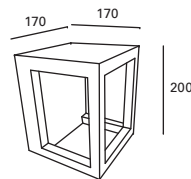

W TOTAL 4W	LED 4W 380 lm 4000°K	+ Phase cut	Included 220-240V 50-60Hz	Class II	2	IP65	IK10	Ⓧ