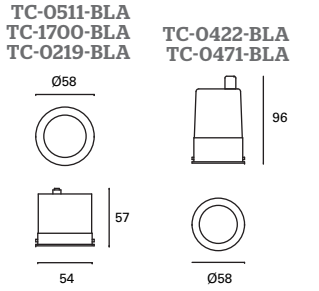

TC-0366-BLA

FIXED