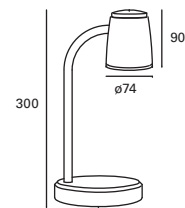

● Negro
Black
Noir

DE-0500-BLA ○
DE-0500-NEG ●

W
TOTAL
4,6W

LED
4W
550 lm
3000°K

Included
100-240V
50-60Hz

Class II

6

Stol