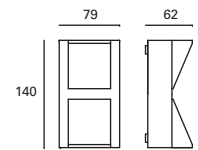

W TOTAL 5,9W
LED 4,1W
360 lm
3000°k
Included 100-240V 50-60Hz
Class I 20 IP54 ✓