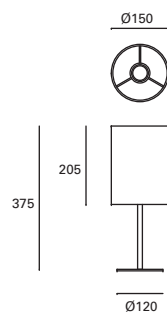

*
Lector LED con interruptor independiente.
LED reader with independents witch.
Lecteur LED avec interrupteur indépendant.