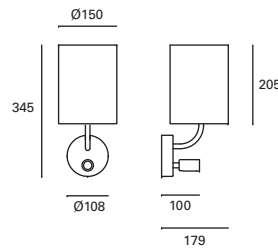

DE-0383-SAT ●

E-27
Max. 40W
L 180 mm

V/Hz
100-240V
50-60Hz

Class II 6