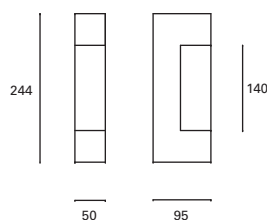

W TOTAL 6,6W
LED 5,3W
500 lm
4000°k

Included 100-240V 50-60Hz

Class I 10 IP44 IK05 ✓

SENSOR