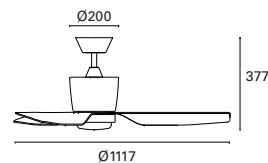

Ⓢ VE-0008-BLA ○

W TOTAL 15W	LED 15W 1440 lm 3000°K	AIRFLOW 3776 CFM									
			3		1			Included 220-240V 50-60Hz	220-240V 50-60Hz	Class I	✓

	1	2	3
RPM	85	135	170
W	12	25	43