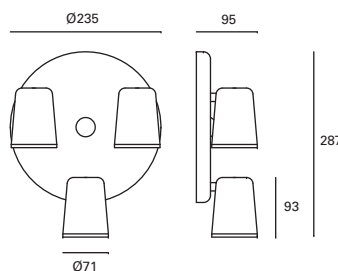

Adri

MAT Acero + Policarbonato
Steel + Polycarbonate
Acier + Polycarbonate

DIF Policarbonato
Polycarbonate
Polycarbonate

Blanco
White
Blanc

DE-0436-BLA ○

W TOTAL 5,1W	LED 4,7W 810 lm 3000°k	Included 100-240V 50-60Hz	Class I	24	355°	90°	✓

W TOTAL 10,2W	LED 9,4W 1620 lm 3000°k	Included 100-240V 50-60Hz	Class I	12	355°	90°	✓

W TOTAL 15,3W	LED 14,1W 2430 lm 3000°k	Included 100-240V 50-60Hz	Class I	12	355°	90°	✓