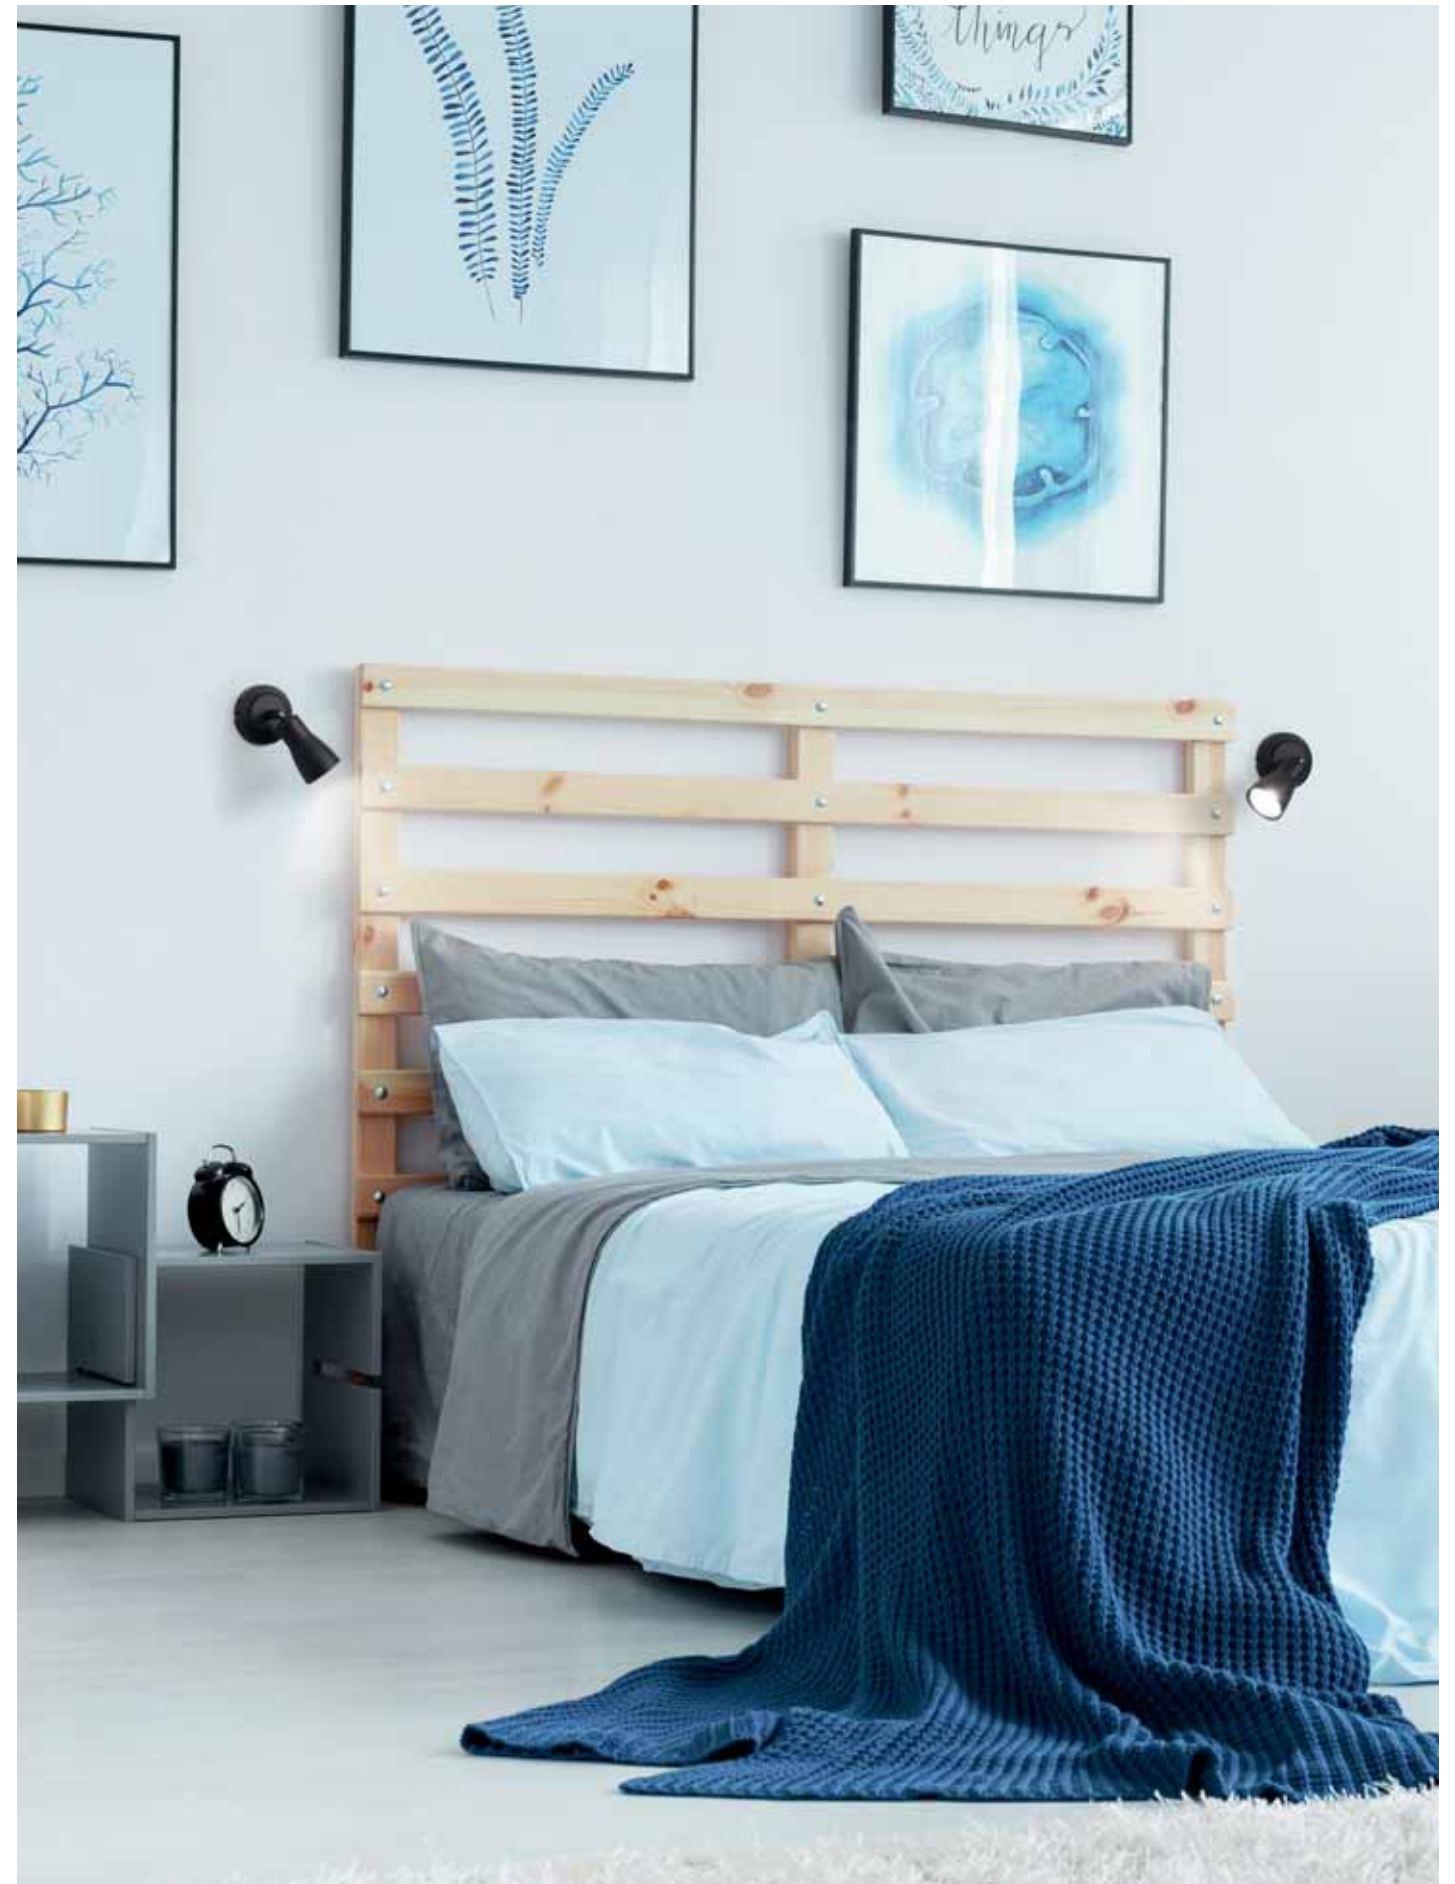

Safran

MAT Acero Steel Acier

Marrón Brown Brun

GU10 LED
Max. 7W
L 54 mm -
Ø 50 mm
V/Hz 100-240V
50-60Hz
Class I
24
350°
90°
✓

2xGU10 LED
2xMax. 7W
L 54 mm -
Ø 50 mm
V/Hz 100-240V
50-60Hz
Class I
12
350°
90°
✓

3xGU10 LED
3xMax. 7W
L 54 mm -
Ø 50 mm
V/Hz 100-240V
50-60Hz
Class I
12
350°
90°
✓