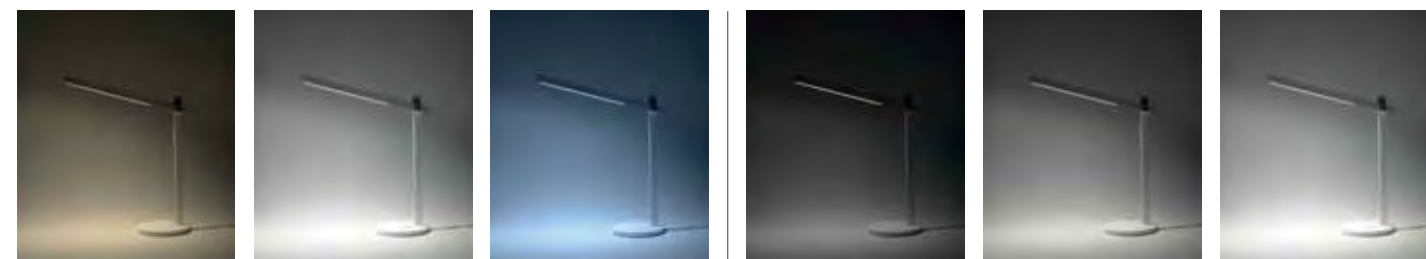

3 temperaturas de color (3000K/4300K/6500K).
3 colour temperatures (3000K/4300K/6500K).
3 températures de couleur (3000K/4300K/6500K).

3 intensidades lumínicas.
3 brightness settings.
3 intensités lumineuses.