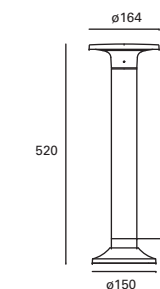

*
Apto para instalar en primera línea de mar.
Suitable for installation close to the sea.
Convient pour les installations en face de la mer.