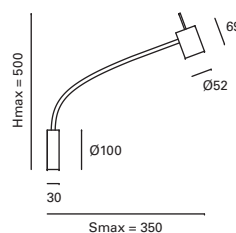

Bas

- MAT Acero
  Steel
  Acier
- DIF Cristal
  Glass
  Verre
- Níquel satinado
  Satin nickel
  Nickel satiné

W TOTAL 4,3W
LED 3,8W
450 lm
3000°K

Included 100-240V 50-60Hz

Class I 20

Crobat

- MAT Policarbonato
  Polycarbonate
  Polycarbonate
- DIF Policarbonato
  Polycarbonate
  Polycarbonate
- Blanco White
  Blanc
- Negro Black
  Noir

W TOTAL 4,3W
LED 3,8W
450 lm
3000°K

Included 100-240V 50-60Hz

Class II 12

W TOTAL 4,3W
LED 3,8W
450 lm
3000°K

Included 100-240V 50-60Hz

Class II 12

*
Detalles en acabado cromado.
Details in chrome finish.
Détails en finition chrome.