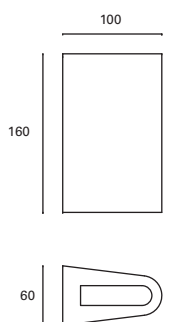

Ideal para instalar en baños gracias a su diseño y prestaciones.
Perfect for bathrooms thanks to its performances and design.
Idéals pour installer sur la salle de bains grâce à sa conception et prestations.