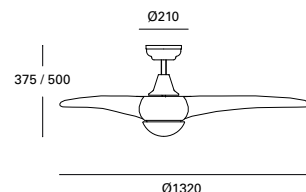

VE-0002-BLA ○
VE-0002-MAD ●

W TOTAL 6W	LED 6W 540 lm 3000°k	AIRFLOW 4500 CFM								V/Hz 220-240V 50-60Hz		
										Included 220-240V 50-60Hz		

	1	2	3	4	5
RPM	99	132	156	175	204
W	4	8	14	21	36