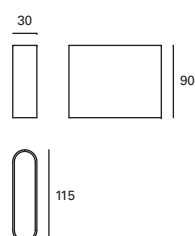

W TOTAL 5W LED 3,9W 320 lm 3000°K Included 100-240V 50-60Hz Class I 20 IP54 ✓