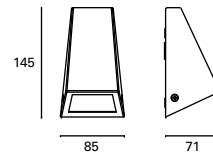

Karen

- MAT Acero Steel Acier
- DIF Cristal Glass Verre
- Blanco White Blanc
- Gris Grey Gris
- Negro Black Noir

- PX-1900-BLA ○
- PX-1900-GRI ●
- PX-1900-NEG ●

GU10
Max. 35W
L 55 mm - Ø 50 mm

V/Hz
100-240V
50-60Hz

Class I

20

IP44

IK03

0,2 M

- PX-1901-BLA ○
- PX-1901-GRI ●
- PX-1901-NEG ●

E-27
Max. 60W
L 120 mm - Ø 60 mm

V/Hz
100-240V
50-60Hz

Class I

10

IP44

IK03

0,5 M

*
Para iluminar sólo hacia abajo.
To light only downward.
Pour allumer seulement à la baisse.