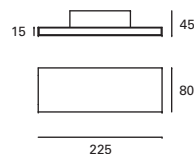

W TOTAL 7,8W
LED 6,4W
860 lm
3000°K
Included 220-240V
50-60Hz
Class II
10

DE-0509-BLA ○