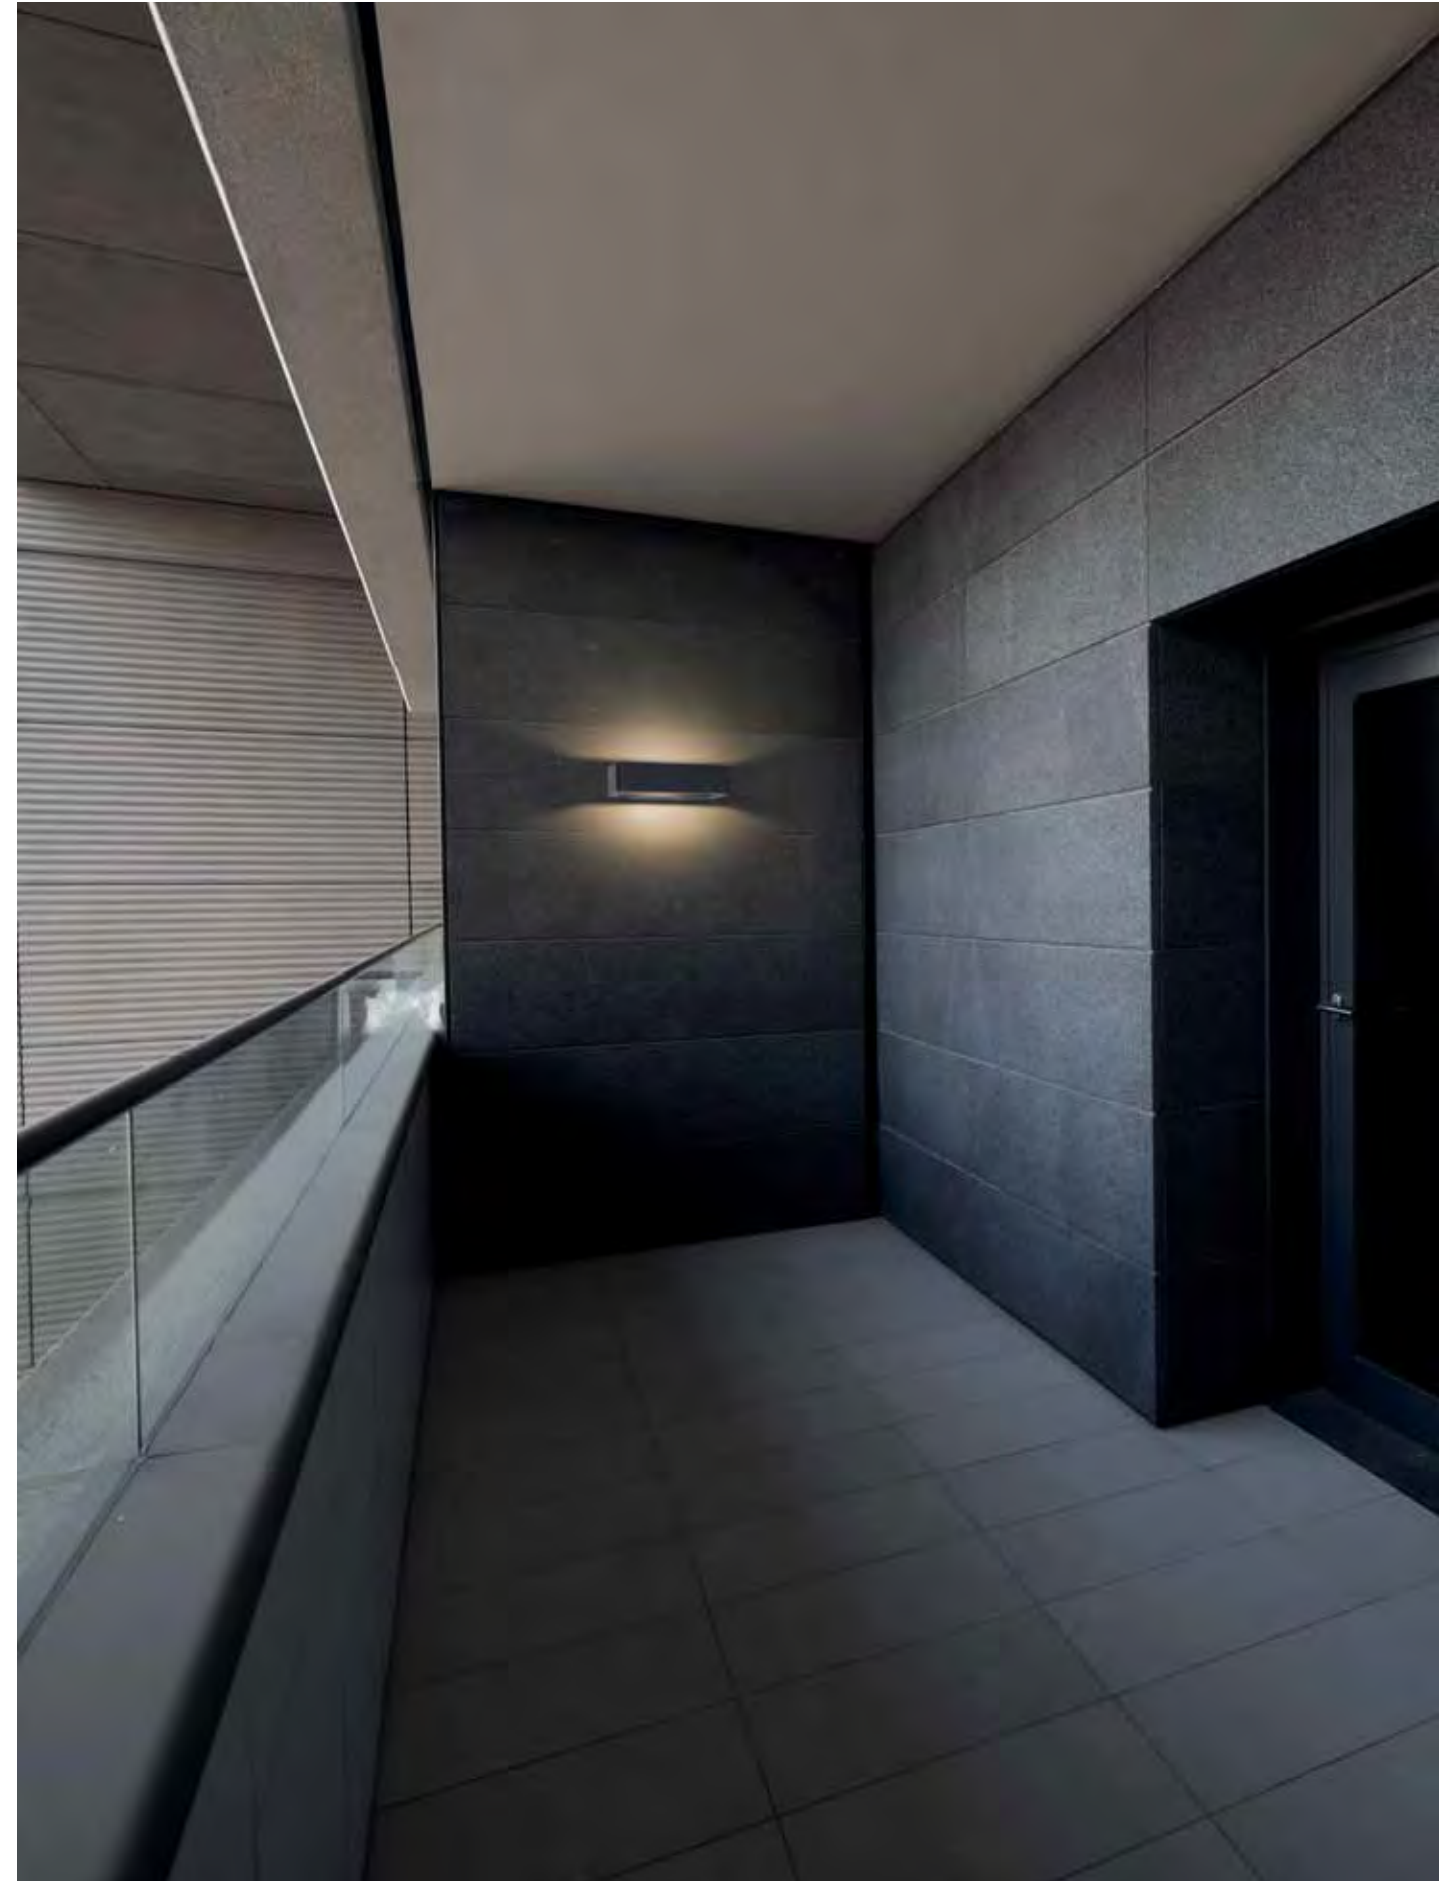

Wilow

MAT Alumínio Aluminium Aluminium

DIF Cristal Glass Verre

Gris Grey Gris

Negro Black Noir

W TOTAL 8,8W | LED 6,9W 600 lm 3000°K | Included 100-240V 50-60Hz | Class I | 20 | IP54 | IK10 | ✓

W TOTAL 8,8W | LED 6,9W 600 lm 3000°K | Included 100-240V 50-60Hz | Class I | 20 | IP54 | IK10 | ✓