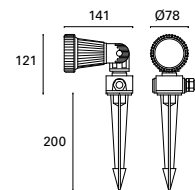

GU10 Max. 35W L 58 mm - Ø 60 mm V/Hz 100-240V 50-60Hz Class II 20 IP65 Sea Side Suitable IK07 60° 90° 0.2 M Included ✓