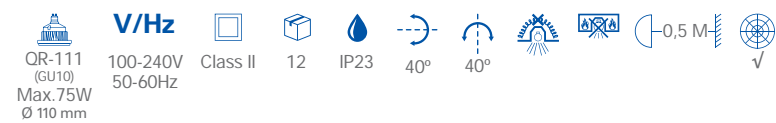

TC-1500-BLA ○