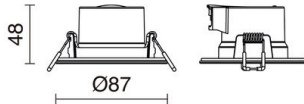

## GENERAL DATA

Category	Recessed
Family	Krao
Finish	[01] White
Location	Indoor, Outdoor
Installation	Ceiling
Body material	Polyamide
Diffuser material	Opal polycarbonate
Frame material	Polyamide
ETIM class	EC001744
EAN	8433264354657

## TECHNICAL DATA

Dimensions	Diameter x Height (mm): 87 x 48
IP	IP65
Protection class	Class II
Frequency	50/60 Hz
Input voltage	220-240V AC V
Power factor	0.55
Lifetime	30,000 h
LED lifetime L	70
LED lifetime B	50
Weight	0.078 Kg
Cut hole dimensions	Diameter x Height (mm): 70 x 44