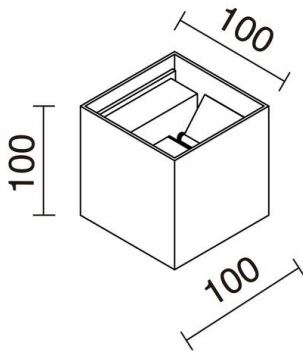

# BEAM 960A-L3106B-01 Wall Bracket BEAM IP54 LED COB 2x3W 290lm(405lm) CRI80 3000K 5°/130° up-down White

The BEAM family by Dopo Lighting consists of a wall lamp made of aluminium. Available in white, black, grey and rust brown finishes. With IP54 and emits light in two directions with a colour temperature of 3000K. In addition, through its internal fins it permits graduating the opening of the light beam. It is suitable for illuminating outdoor pathways.

### GENERAL DATA

Category	Surface
Family	Beam
Finish	01 White
Location	Outdoor
Installation	Wall
Body material	Aluminum
Diffuser material	Transparent glass
ETIM class	EC0028g2
EAN	8433264122690

### LIGHT SOURCES AND BEAMS

Sources	LED COB 2x 3W 2x 290lm(405lm) 3000K CRI80
Energy efficiency	G (3000K)
Beams	5°/130° - Direct symmetric, Indirect symmetric

### TECHNICAL DATA

Dimensions	Height x Width x Length (mm): 100 x 100 x 100
IP	IP54
Protection class	Class I
Frequency	50/60 Hz
Input voltage	220-240V AC V
Total wattage	7 W
Output current	300 mA
Power factor	0.5
Auxiliary gear	Integrated driver
Auxiliary equipment brand	Kegu
Operating temperature range	-10 - 40 °C
Lifetime	30,000 h
LED lifetime L	80
LED lifetime B	50
Weight	0.58 Kg
Cable outlets	1