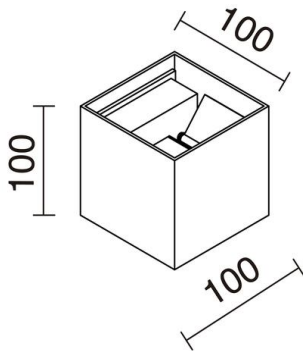

# BEAM 960A-L3106B-02 Wall Bracket BEAM IP54 LED COB 2x3W 290lm(405lm) CRI80 3000K 5°/130° up-down Black

The BEAM family by Dopo Lighting consists of a wall lamp made of aluminium. Available in white, black, grey and rust brown finishes. With IP54 and emits light in two directions with a colour temperature of 3000K. In addition, through its internal fins it permits graduating the opening of the light beam. It is suitable for illuminating outdoor pathways.

### GENERAL DATA

Category	Surface
Family	Beam
Finish	021 Black
Location	Outdoor
Installation	Wall
Body material	Aluminum
Diffuser material	Transparent glass
ETIM class	EC0028g2
EAN	8433264122706

### LIGHT SOURCES AND BEAMS

Sources	LED COB 2x 3W 2x 290lm(405lm) 3000K CRI80
Energy efficiency	G (3000K)
Beams	5°/130° - Direct symmetric, Indirect symmetric

### TECHNICAL DATA

Dimensions	Height x Width x Length (mm): 100 x 100 x 100
IP	IP54
Protection class	Class I
Frequency	50/60 Hz
Input voltage	220-240V AC V
Total wattage	7 W
Output current	300 mA
Power factor	0.5
Auxiliary gear	Integrated driver
Auxiliary equipment brand	Kegu
Operating temperature range	-10 - 40 °C
Lifetime	30.000 h
LED lifetime L	80
LED lifetime B	50
Weight	0.58 Kg
Cable outlets	1