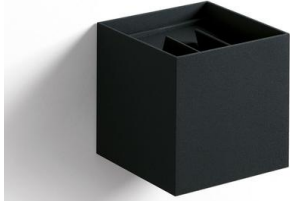

# BEAM 960A-L3106B-02 Wall Bracket BEAM IP54 LED COB 2x3W 290lm(405lm) CRI80 3000K 5°/130° up-down Black

The BEAM family by Dopo Lighting consists of a wall lamp made of aluminium. Available in white, black, grey and rust brown finishes. With IP54 and emits light in two directions with a colour temperature of 3000K. In addition, through its internal fins it permits graduating the opening of the light beam. It is suitable for illuminating outdoor pathways.

### GENERAL DATA

Category	Surface
Family	Beam
Finish	021 Black
Location	Outdoor
Installation	Wall
Body material	Aluminum
Diffuser material	Transparent glass
ETIM class	EC0028g2
EAN	8433264122706

### NOTES

Through their internal fins it allows to graduate the opening of the light beam