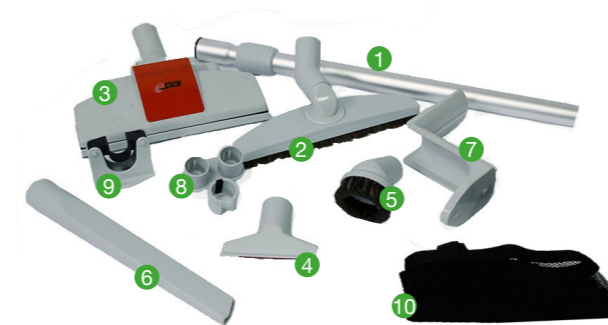

KIT LIMPIEZA RAPIDA / QUICK-CLEAN KIT

- Ø32
ALK7066-SC

Manguera Stretch / Stretch hose (1), Caño telescópico aluminio / Aluminium telescopic wand (2), Cepillo escoba / Hard floor brush (3), Cepillo tapicerías / Upholstery tool (4), Cepillo esquinero / Crevice tool (5), Cepillo muebles / Dust brush (6), Clip portacepillos / Wand tool holder (7).

KIT WIRELESS / WIRELESS KIT

- | | |
|---------------|------------------|
| Ø32 | Ø35 |
| ALK7067/8-SC | ALK7067/35/8-SC |
| ALK7067/10-SC | ALK7067/35/10-SC |
| ALK7067/12-SC | ALK7067/35/12-SC |

Manguera Wireless / Wireless hose (1), Receptor Wireless / Wireless Receiver (2), Emisor Wireless / Wireless Transmitter (3).

SET CEPILLOS
TOOL SETS

SET DE CEPILLOS ACCESS / ACCESS TOOL SET

- | | |
|---------------|---------------|
| Ø32 | Ø35 |
| ALS1001/32-SC | ALS1001/35-SC |

Caño telescópico PVC / PVC telescopic wand (1), Cepillo todo suelo base metal 36 cm / Combination tool with metal base and synthetic fill 36 cm (2), Cepillo tapicerías / Upholstery tool (3), Cepillo muebles / Dust brush (3), Cepillo esquinero / Crevice tool (4), Colgador para manguera / Hose hanger (5).