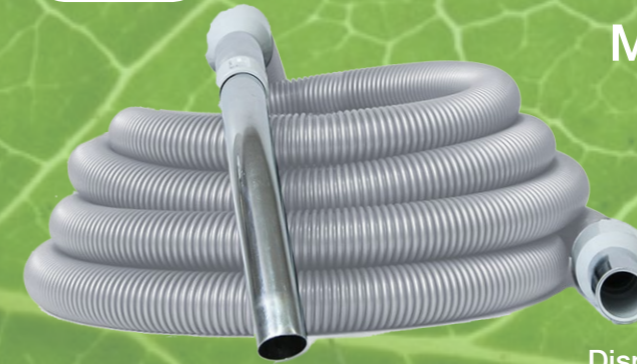

AL7033-SC
SEPARADOR DE
LÍQUIDOS Y CENIZAS
INTERCEPTOR KIT FOR
LIQUIDS AND ASH

AL7048-SC
KIT BIBERON BOLAS 4U
PIPE CLEANING KIT 4U

AL7049-SC
KIT BIBERON BOLAS 6U
PIPE CLEANING KIT 6U

AL7068-SC
CALCETIN CREMALLERA 8M
HOSE SOCK WITH ZIP 8M

AL7069-SC
CALCETIN CREMALLERA 10M
HOSE SOCK WITH ZIP 10M

AL7070-SC
CALCETIN CREMALLERA 10M
HOSE SOCK WITH ZIP 12M

AL7065-SC
CALCETIN MANGUERA 8M
HOSE SOCK 8M

AL7066-SC
CALCETIN MANGUERA 10M
HOSE SOCK 12M

AL7067-SC
CALCETIN MANGUERA 12M
HOSE SOCK 12M

NUEVO
NEW

Manguera flexible flexilight
Flexilight hose

Más ligera / Lighter
Más flexible / More flexible
Menos pérdida de carga / Less loss of suction
Disponibles también en Ø35 mm / Also available Ø35 mm

MANGUERA FLEXIBLE HOSES

MANGUERA FLEXIBLE FLEXILIGHT / FLEXILIGHT HOSE

Ø32	Ø35
ML8018/32/8-SC	ML8018/35/8-SC
ML8018/32/10-SC	ML8018/35/10-SC
ML8018/32/12-SC	ML8018/35/12-SC

MANGUERA FLEXIBLE ON/OFF / ON/OFF HOSE