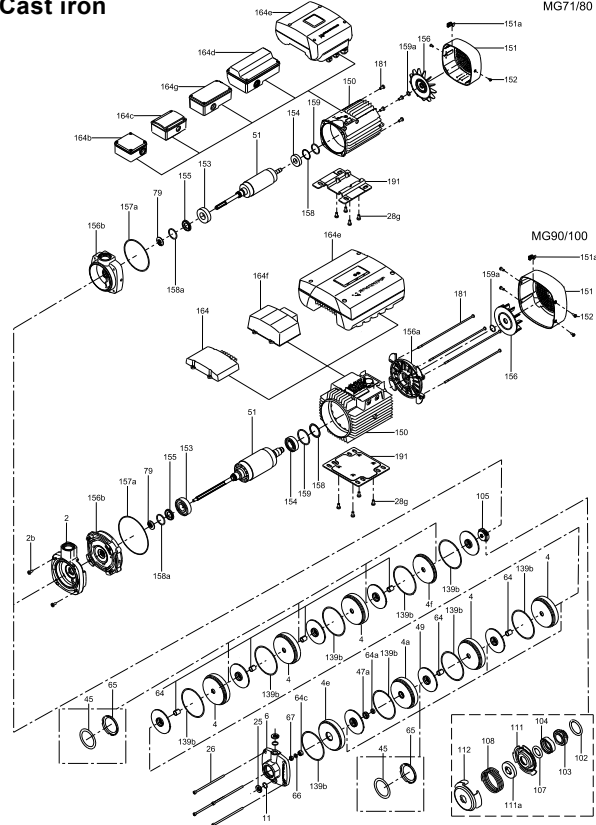

MG71/80

MG90/100

MG90/100