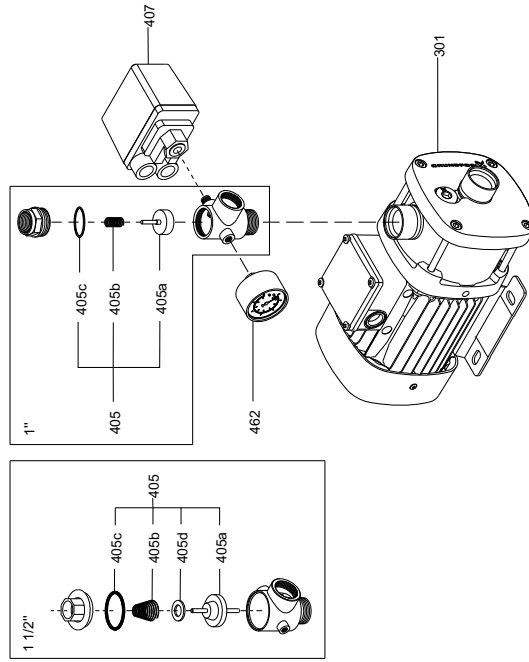

CM Booster

CMB PS