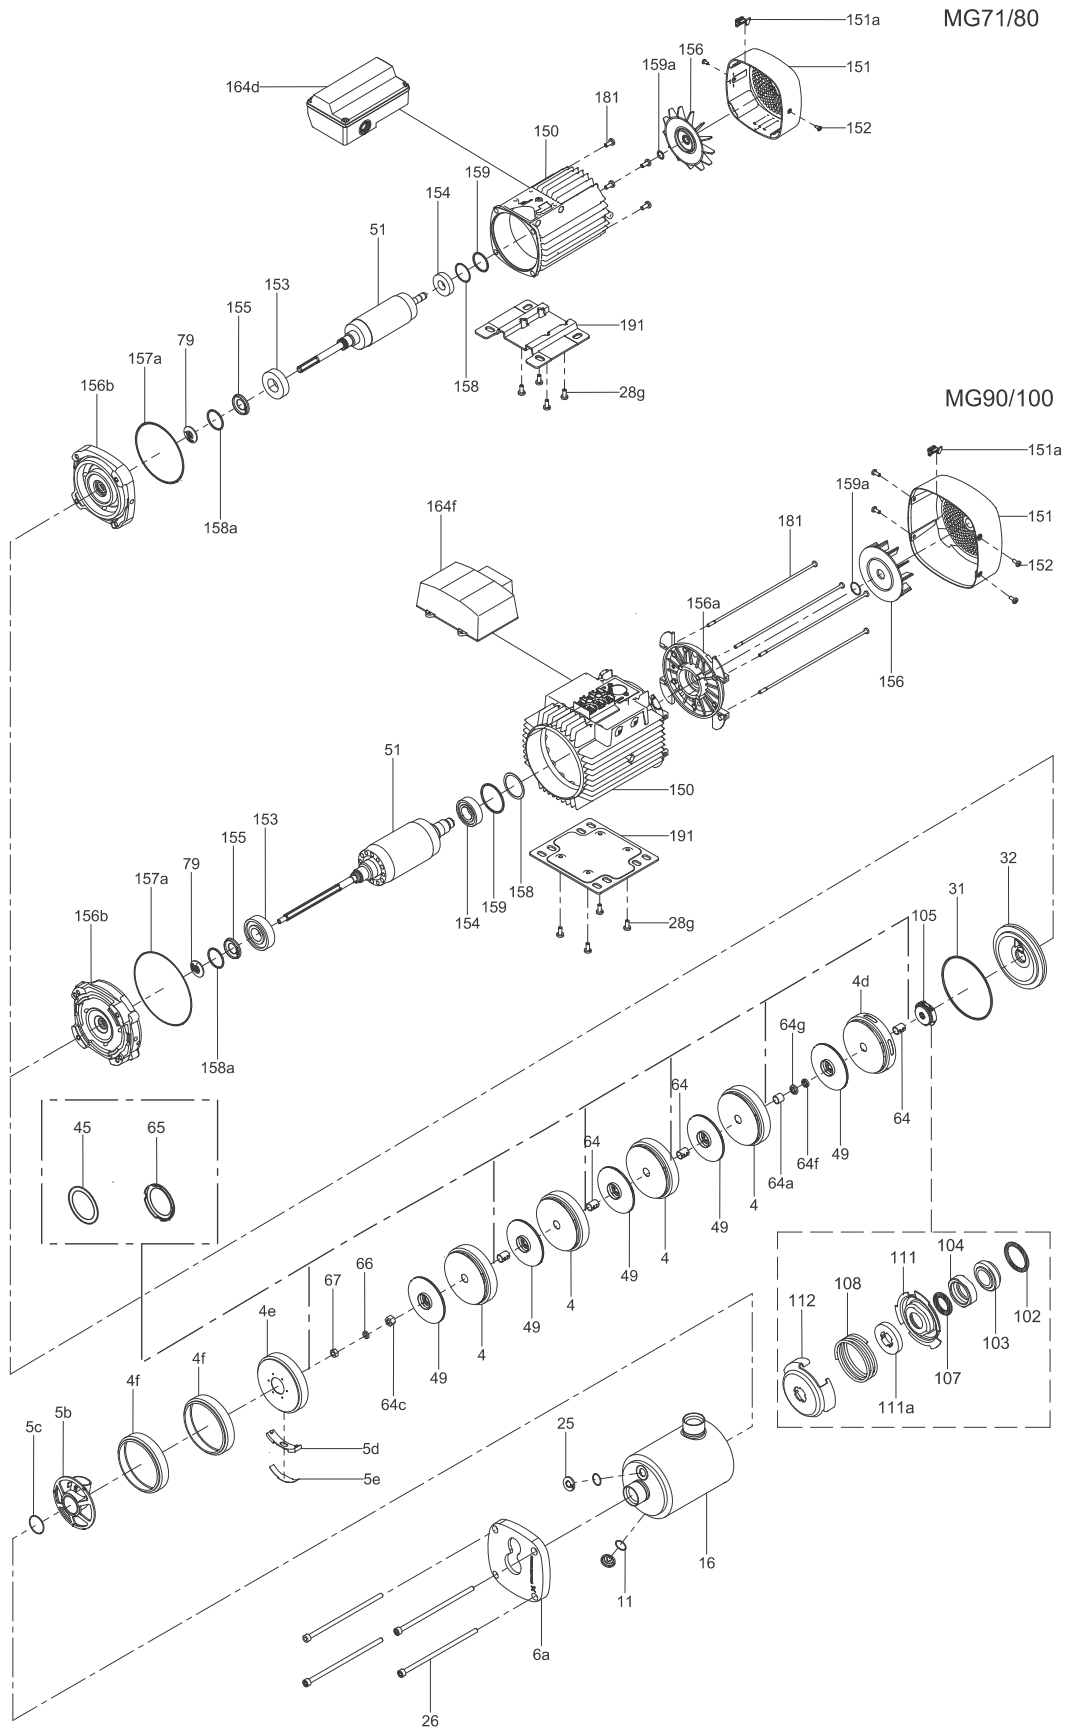

CM Self priming

50/60 Hz

Spares

Pos.	Description	Kit No
4d	Spare, Air separator chamber	98520101
4f	Spare, Empty chamber 27mm	98520102
4f	Spare, Empty chamber 18mm	98520103
64a	Spare, Spacing pipe 13mm	98520104

Spare sleeves

Pos.	Description	Kit No	Model / Version / Qty
16	Sleeve CM1/3-7 Rp thread	98470942	CM-SP 1/3/5-3/4
	Sleeve CM1/3-9 Rp thread	98470943	CM-SP 1/3/5-5/6
	Sleeve CM1/3-11 Rp thread	98470949	CM-SP 5-7

Valve kit

Pos.	Kit No	98519018	98519013
	Description	4 meters	8 meters
4e			
5d	Chamber cpl. w. valve	1	1
5e			
64f			
64g	Container with rubber seal	1	1
5b	Water trap	1	1
5c	O-ring EPDM 37.0 x 2.62	1	1

CM Self priming

TM05 8836 4913