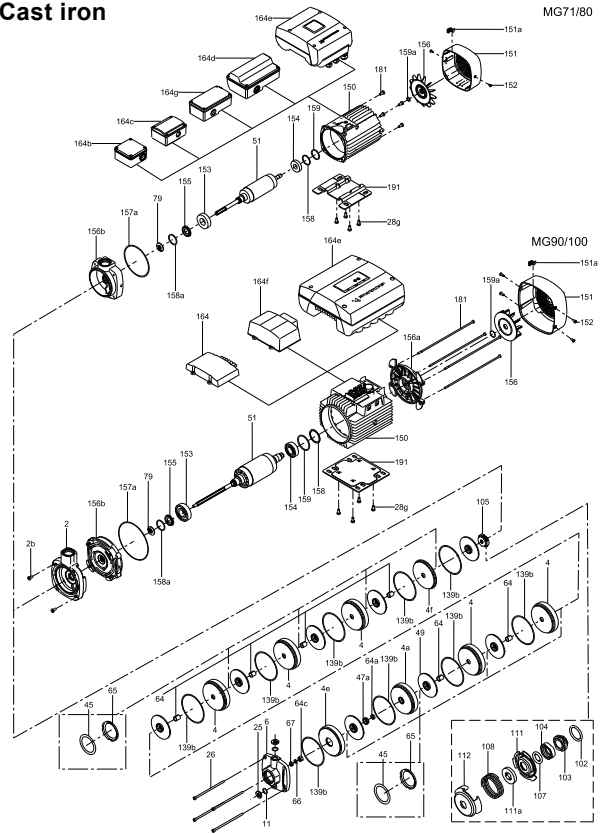

CM 1, 3, 5

Stainless steel

Cast iron

CM 10, 15, 25

Stainless steel

Cast iron

TM04 3568 4608 - TM04 3591 4608

TM04 3828 5108 - TM04 3829 5108