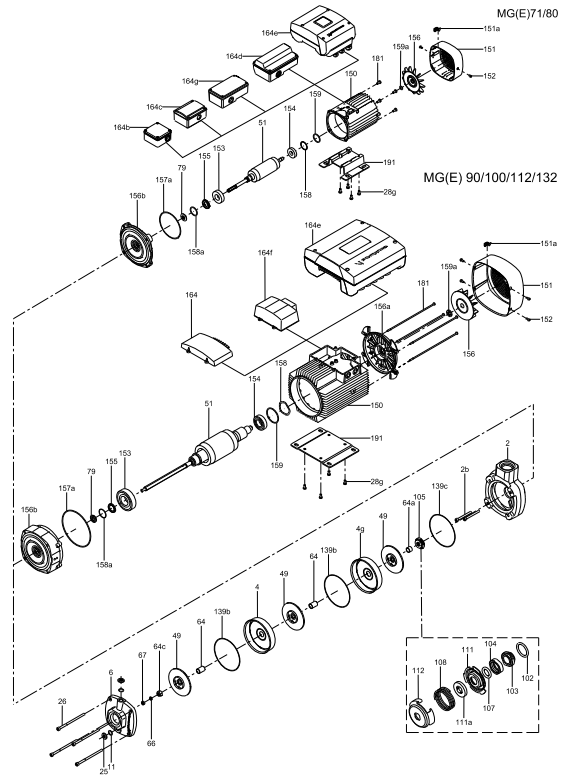

CM 1, 3, 5

Stainless steel

Cast iron

CM 10, 15, 25

Stainless steel

Cast iron

TM04 3568 4608 - TM04 3591 4608

TM04 3828 5108 - TM04 3829 5108