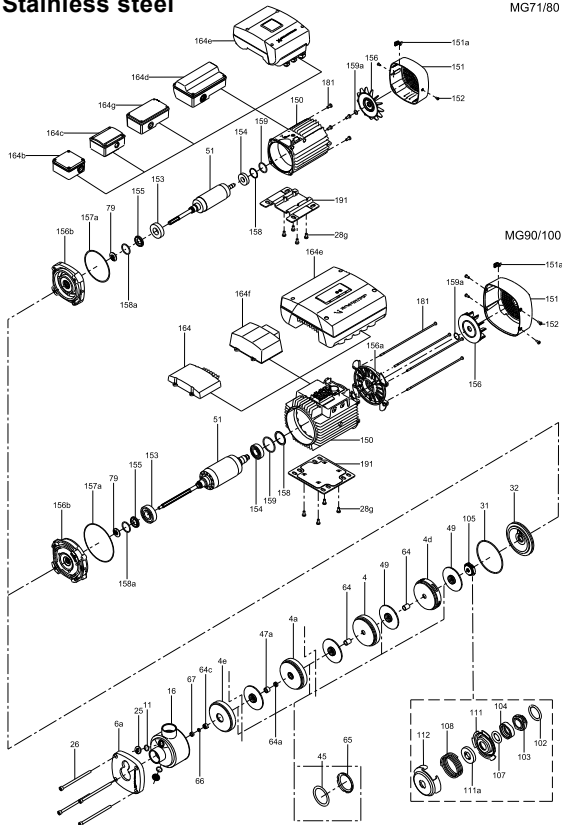

CM 1, 3, 5

Stainless steel