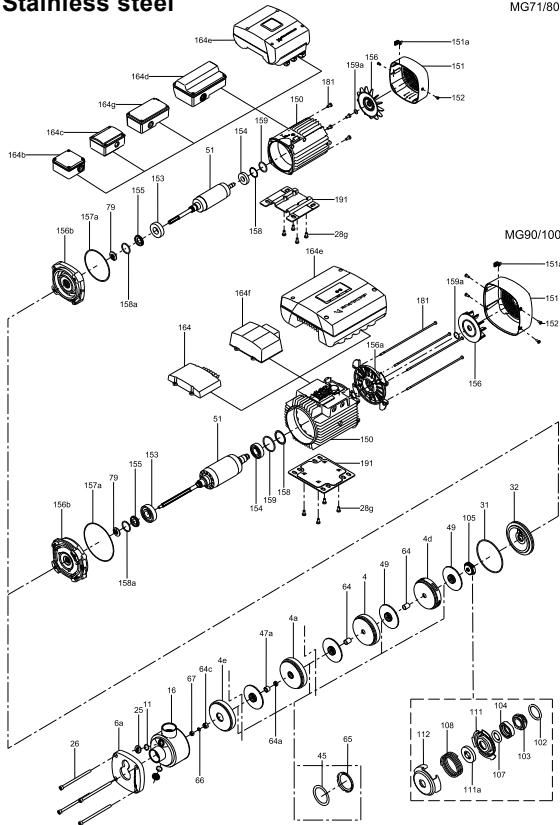

CM 1, 3, 5

Stainless steel

MG71/80

Cast iron