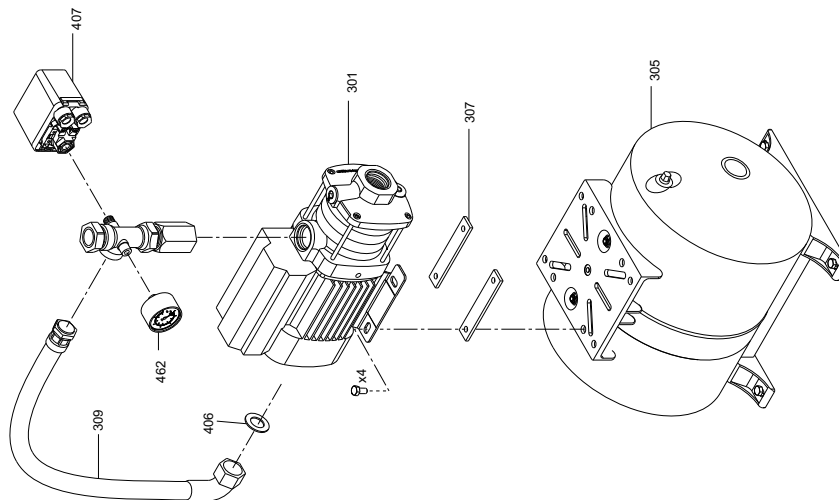

CMB PT (Horizontal tank)

TM06 4098 3 115 - TM06 3604 28 15 - TM06 4362 26 15