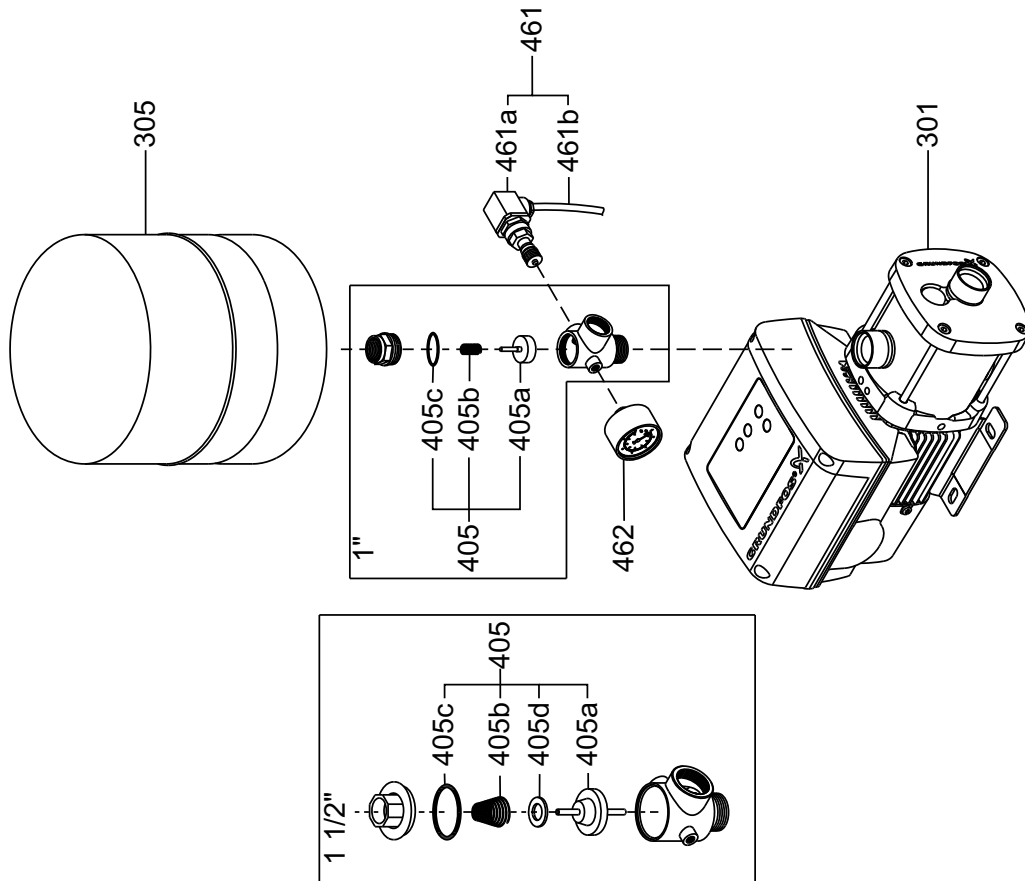

#### Sensor kit

Pos.	Kit No	99010689
	Sensor thread	Rp
461a	Sensor	1

CME Booster

CMBE German version with pressure switch

CMBE

TM06 4097 3115