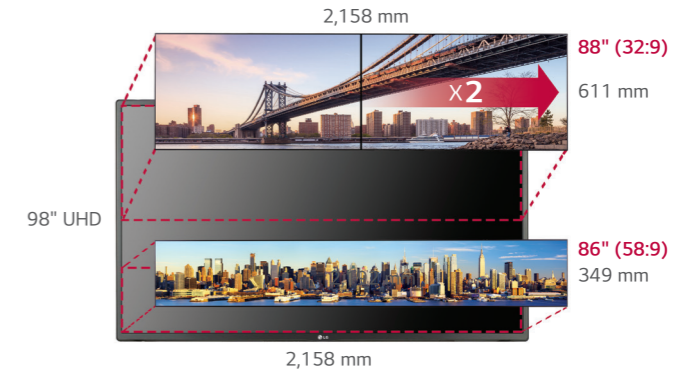

## Extraordinary Wide Format with Ultra HD Resolution

This bar-type screen is the most promising display for advertisement and information delivery with clear and vivid colors, placed in anywhere.

## 32:9 Ultra Stretch

88" (BH7D)

webOS

- Resolution: 3,840 x 1,080
- Brightness: 700 cd/m<sup>2</sup>
- Bezel: 5.9 mm (T/B), 4.4 mm (L/R)
- Dimension: 2,158.3 x 611.2 x 84.8 mm
- Video wall tiling and LAN daisy chain

## 58:9 Ultra Stretch

86" (BH7C/5C)

webOS

- Resolution: 3,840 x 600
- Brightness: 700 cd/m<sup>2</sup> (BH7C), 500 cd/m<sup>2</sup> (BH5C)
- Bezel: 5.9 mm (T/B), 4.4 mm (L/R)
- Dimension: 2,158.3 x 348.5 x 81.7 mm
- Video wall tiling and LAN daisy chain