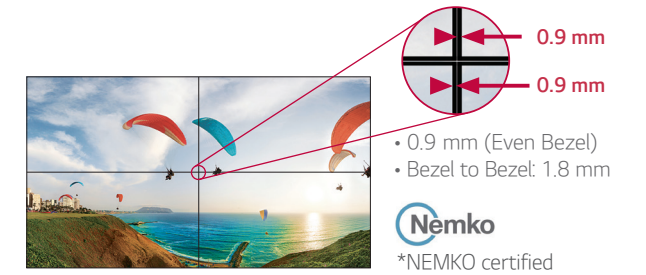

Artistic Immersion, Overwhelming Captivation

Immersive viewing experience with a world-class bezel

A World-class Bezel

Borderless design enables immersive and seamless viewing experiences on assembled video wall screens.