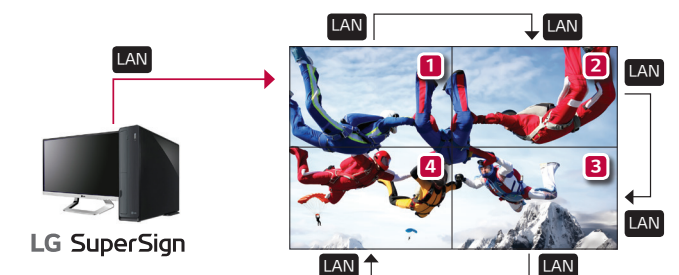

Image Gap Reduction

LG video wall includes an image improvement algorithm that can adjust to objects located within the bezel boundary for a seamless viewing experience.

※ For VH/VM series, 49VL5E

LAN Daisy Chain Performance

A LAN daisy chain allows you to execute commands to control and monitor the screens and even update their firmware.

※ For VH/VM series, VX1D, VL5D

Line-up

55" 1.8mm

(VH7B-H/VH7B-A/VM5B-A)

webOS

- Full HD: 1,920 x 1,080
 - Brightness: 700 cd/m² (VH7B), 500 cd/m² (VM5B)
 - Panel bezel: 0.9 mm (Even bezel)
- * Bezel to bezel 1.8 mm / NEMKO certified