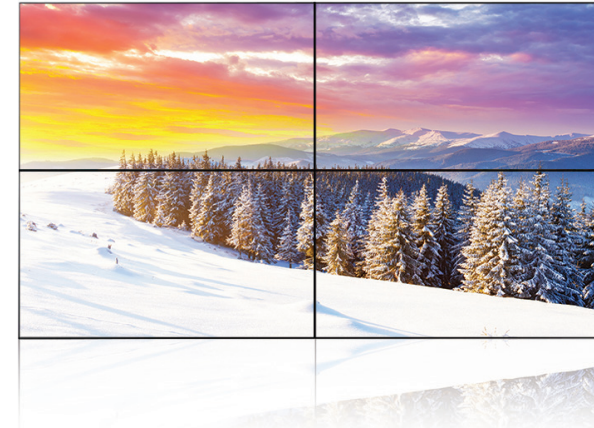

49" 3.5mm

(VL5D)

webOS

1. Full HD: 1,920 x 1,080
   - Brightness: 450 cd/m² (VL5D)
   - Bezel: 2.3 mm (T/L), 1.2 mm (B/R)
2. Bezel to bezel 3.5 mm
3. It will be released in the 4th quarter of 2018.