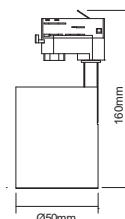

220V
240V

IP20

Class II

BLANCO

NEGRO

COD	REF. INT	W	TC	LM	△	CRI	COLOR	☾	🕒
53570	FTK70000v0-r9+012d	12W	2800K	720	12°	90	○	NO	50000h
53587	FTK70000v0-r9+012d	12W	2800K	720	12°	90	●	NO	50000h
59084	FTK70000v0-db/ru+024d-036d	12W	2800K	750	24°/36°	97	○	NO	50000h
59091	FTK70000v0-db/ru+024d-036d	12W	2800K	750	24°/36°	97	●	NO	50000h