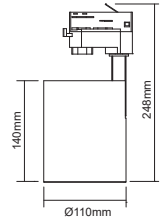

220V
240V
IP20
Class II
CRI 97
BLANCO
NEGRO
±90°
330°
Flicker Free

COD	REF. INT	W	TC	LM	△	CRI	COLOR	☾	🕒
53204	FTK70100v1-r	52W	3000K	3700	25°	90	○	NO	50000h
53228	FTK70100v1-r	52W	3000K	3700	45°	97	○	NO	50000h
53211	FTK70100v1-r	52W	3000K	3700	25°	97	●	NO	50000h
53235	FTK70100v1-r	52W	3000K	3700	45°	97	●	NO	50000h
53143	FTK70100v0-db/ru+-25d/45d	37W	3000K	2600	25°/45°	97	○	NO	50000h
59107	FTK70100v0-db/ru+-25d/45d	37W	3000K	2600	24°/45°	97	●	NO	50000h

NEW

LA10054
Spread lens
PVR 8€

NEW

LA10055
Rectangular lens
PVR 8€

NEW

53259
Honey Comb
PVR 6€

NEW

53242
Wings
PVR 22€

NEW

53266
Colour lens
PVR 8€

NEW

53273
Colour lens
PVR 8€

NEW

53280
Colour lens
PVR 8€

NEW

53297
Colour lens
PVR 8€