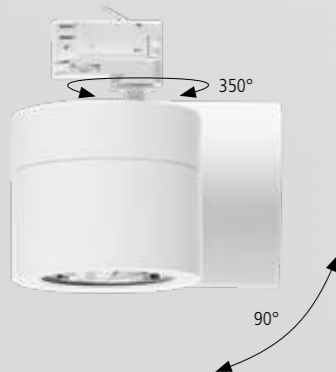

Proiettore orientabile per lampade LED AR111  
 Corpo in alluminio verniciato  
 Montaggio a binario  
 Lampadina non inclusa (vedi pag. 203/205/206)

Adjustable tracklight for AR111 LED bulbs  
 Painted aluminium body  
 Track mounting  
 Bulbs not included (see pages 203/205/206)

CODE	FINISHING	BASE	APPLICATION	KG	PKG
40754	Bianco/White	GU10 220V-240V 50/60Hz	Track	0,45	12
40755	Nero/Black	GU10 220V-240V 50/60Hz	Track	0,45	12

Lampadina esclusa / Bulb not included